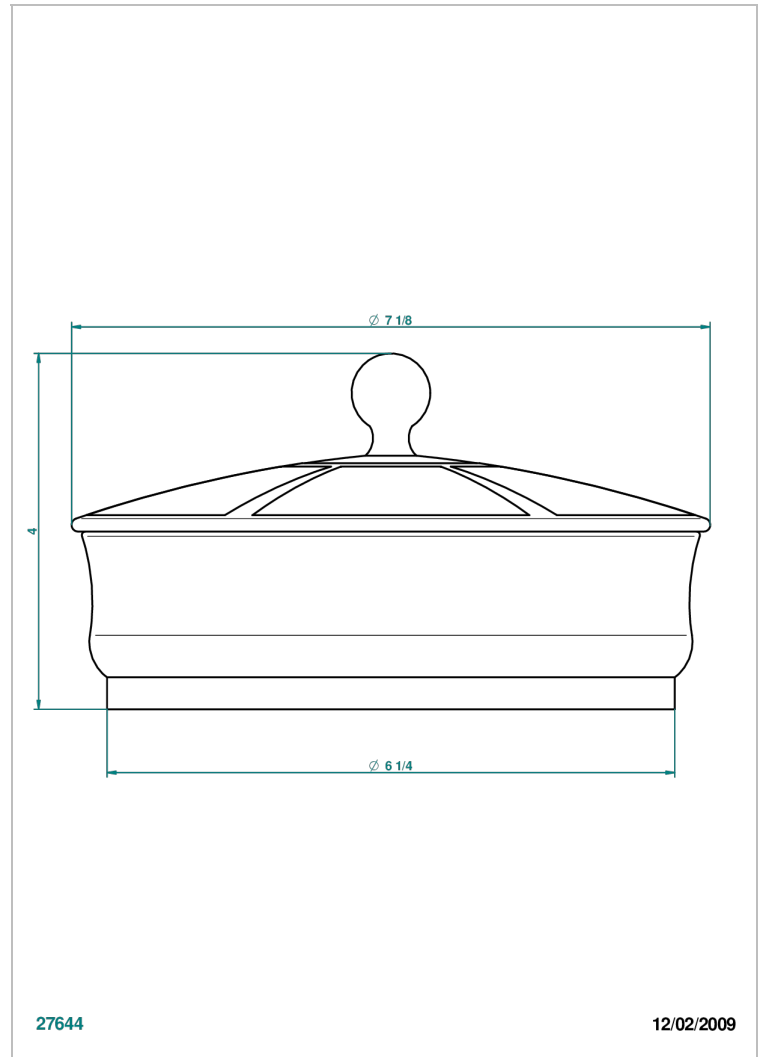

ITHAQUE PLATINUM DECOR

A7B-4623

Porcelain jar with lid large size

THG[®]
PARIS

CHARACTERISTIC

- Ithaque Platinum decor
- Porcelain jar with lid large size

AVAILABLE FINITIONS

Black ceram - D30
Blush PVD - H62
Brass color PVD - H49
Brown bronze color PVD - F33
Chrome polished - A02
Chrome polished / gold polished - G02