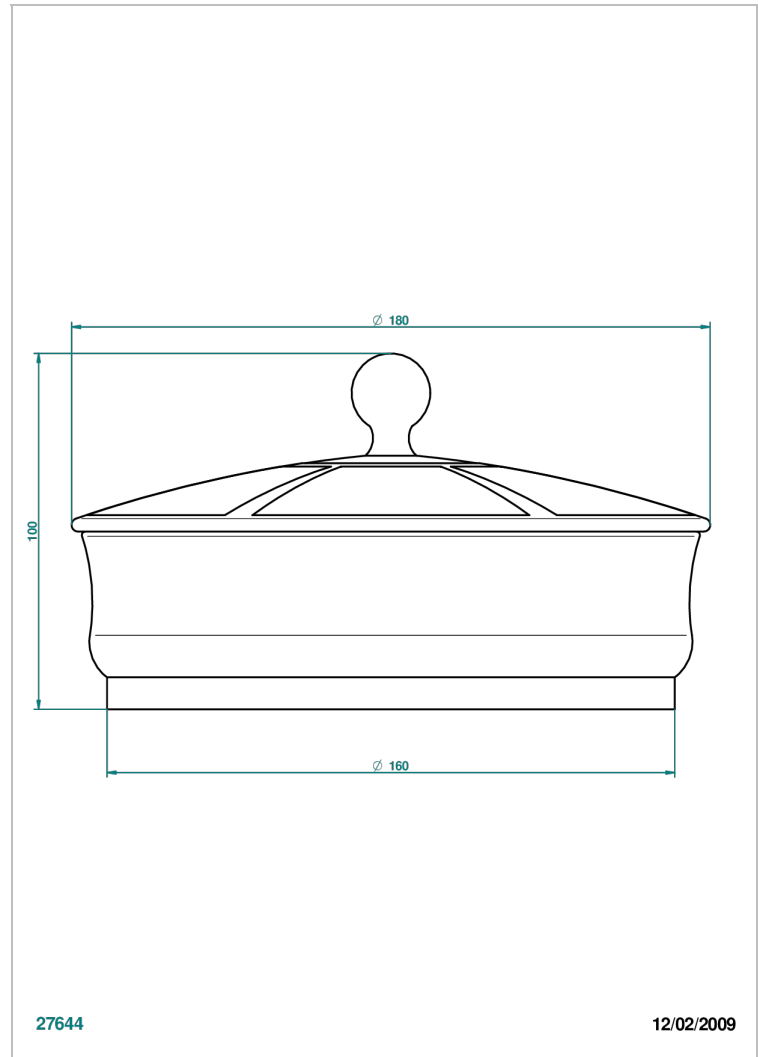

ITHAQUE PLATINUM DECOR

A7B-4623

Chinese lacquer plated box with porcelain cover, big size

THG[®]
PARIS

27644

12/02/2009

CHARACTERISTIC

- Ithaque Platinum decor
- Chinese lacquer plated box with porcelain cover, big size