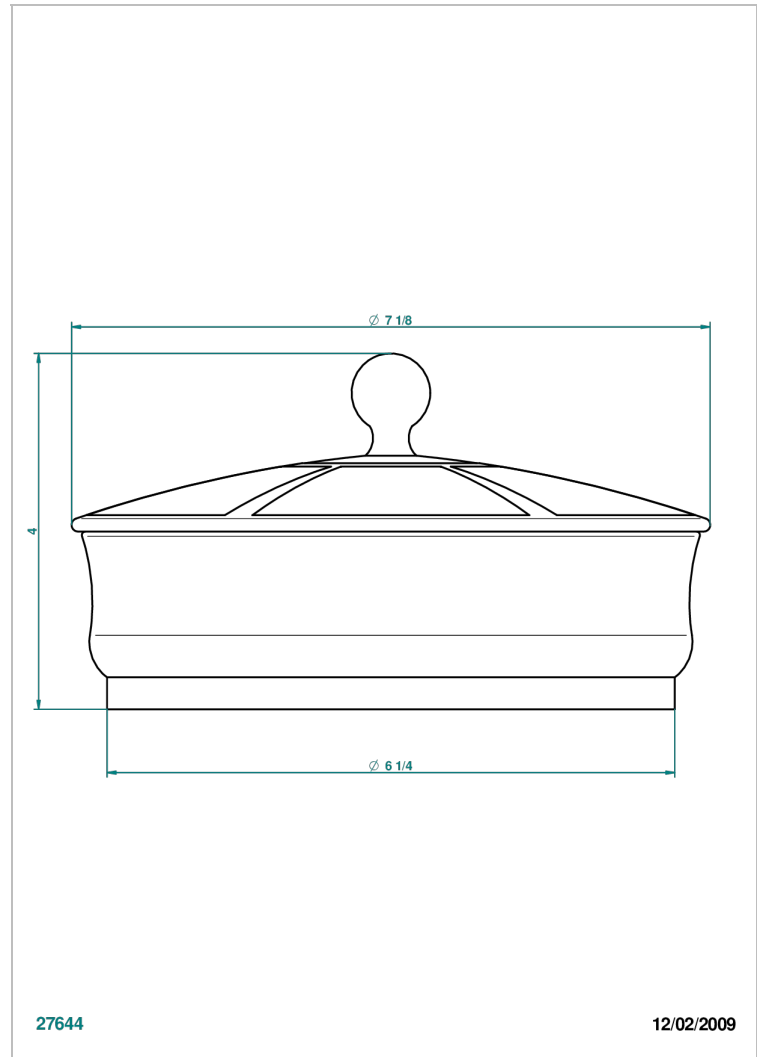

# ITHAQUE PLATINUM DECOR

A7B-4623

Chinese lacquer plated box with porcelain cover, big size

THG<sup>®</sup>  
PARIS

27644

12/02/2009

## CHARACTERISTIC

- Ithaque Platinum decor
- Chinese lacquer plated box with porcelain cover, big size