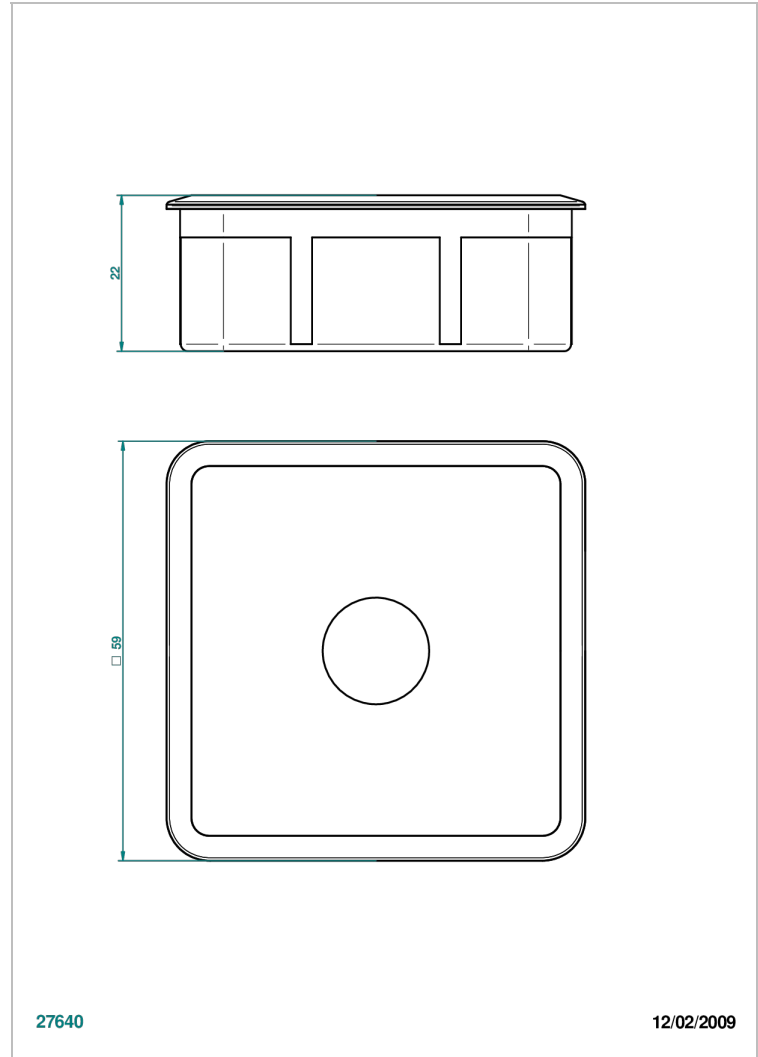

ITHAQUE PLATINUM DECOR

A7B-4617

Porcelain square pill box 2 1/8" x 2 1/8"

THG[®]
PARIS

27640

12/02/2009

CHARACTERISTIC

- Ithaque Platinum decor
- Porcelain square pill box 2 1/8" x 2 1/8"