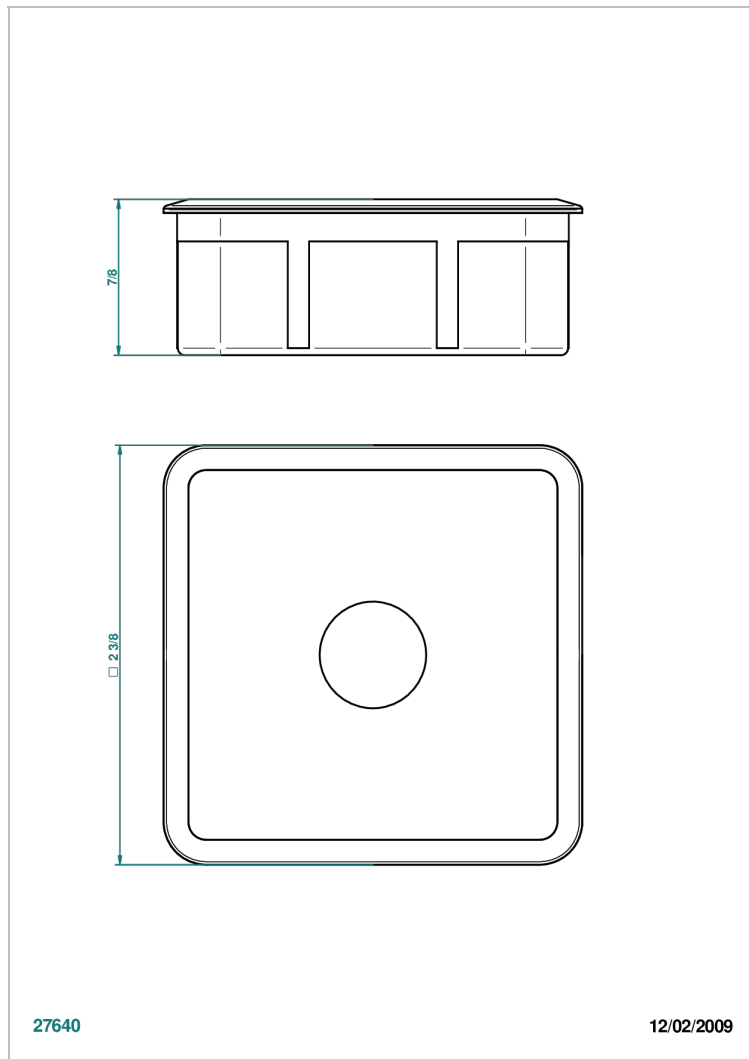

ITHAQUE PLATINUM DECOR

A7B-4617

Porcelain square pill box 2 1/8" x 2 1/8"

THG[®]
PARIS

CHARACTERISTIC

- Ithaque Platinum decor
- Porcelain square pill box 2 1/8" x 2 1/8"

AVAILABLE FINITIONS

Black ceram - D30