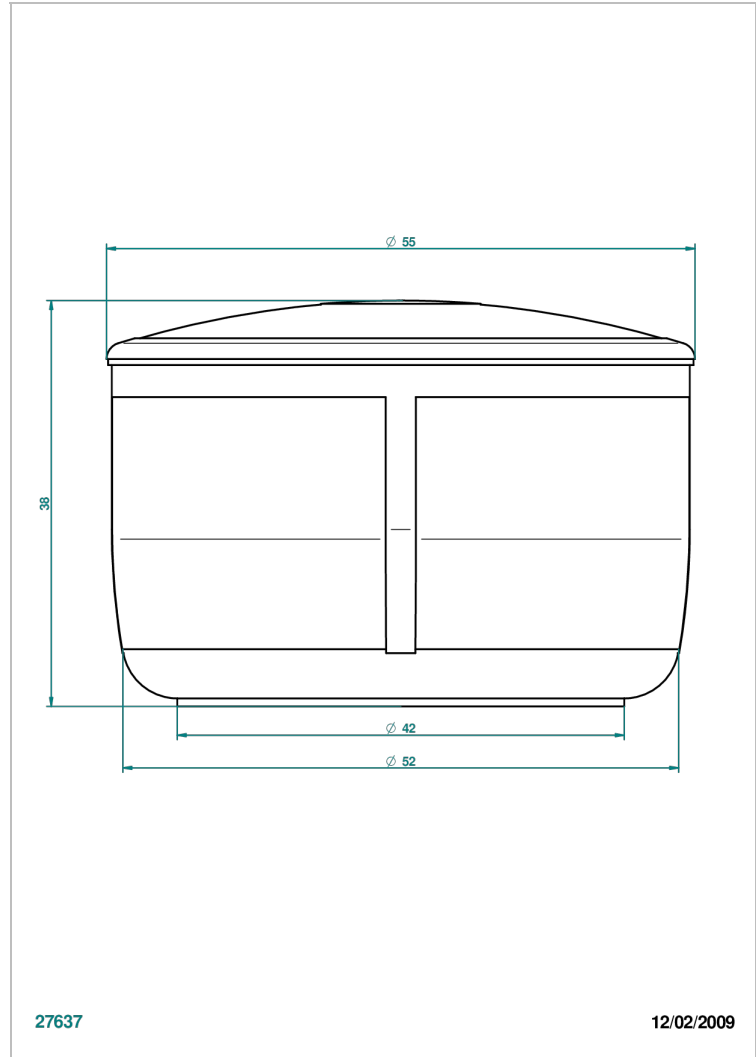

ITHAQUE PLATINUM DECOR

A7B-4616

Porcelain round pill box 2 1/8" diameter

THG[®]
PARIS

CHARACTERISTIC

- Ithaque Platinum decor
- Porcelain round pill box 2 1/8" diameter

AVAILABLE FINITIONS

Black ceram - D30
Blush PVD - H62
Brass color PVD - H49
Brown bronze color PVD - F33
Chrome polished - A02
Chrome polished / gold polished - G02