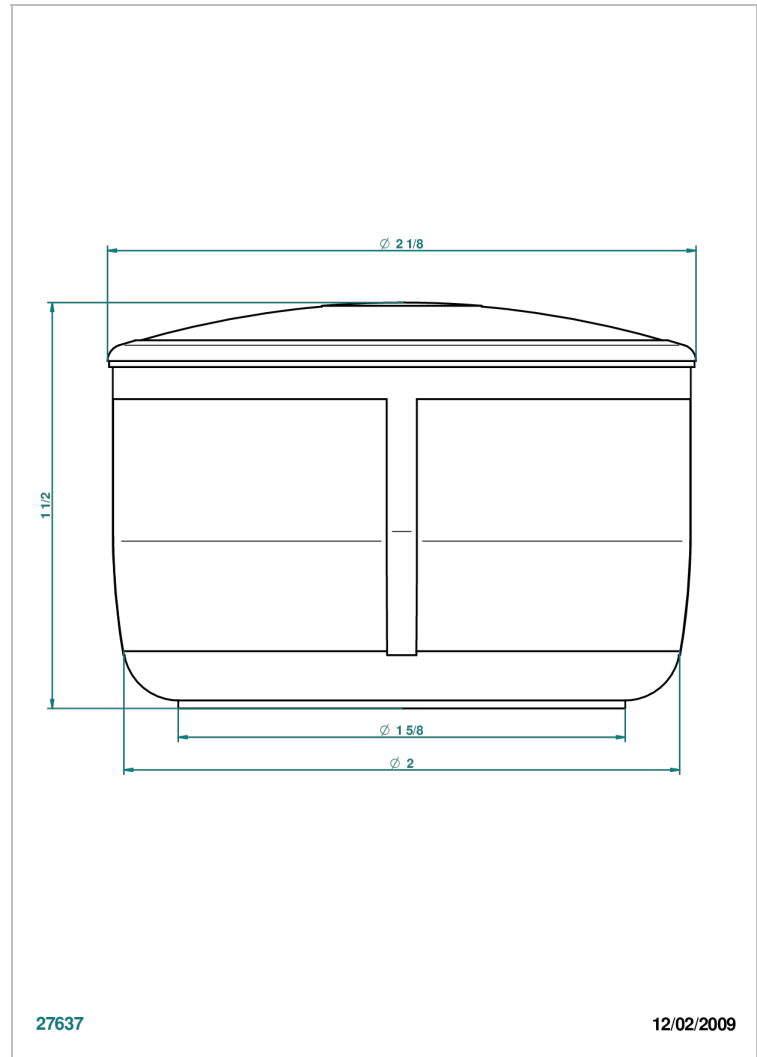

# ITHAQUE PLATINUM DECOR

A7B-4616

Porcelain round pill box 2 1/8" diameter

THG<sup>®</sup>  
PARIS

27637

12/02/2009

## CHARACTERISTIC

- Ithaque Platinum decor
- Porcelain round pill box 2 1/8" diameter