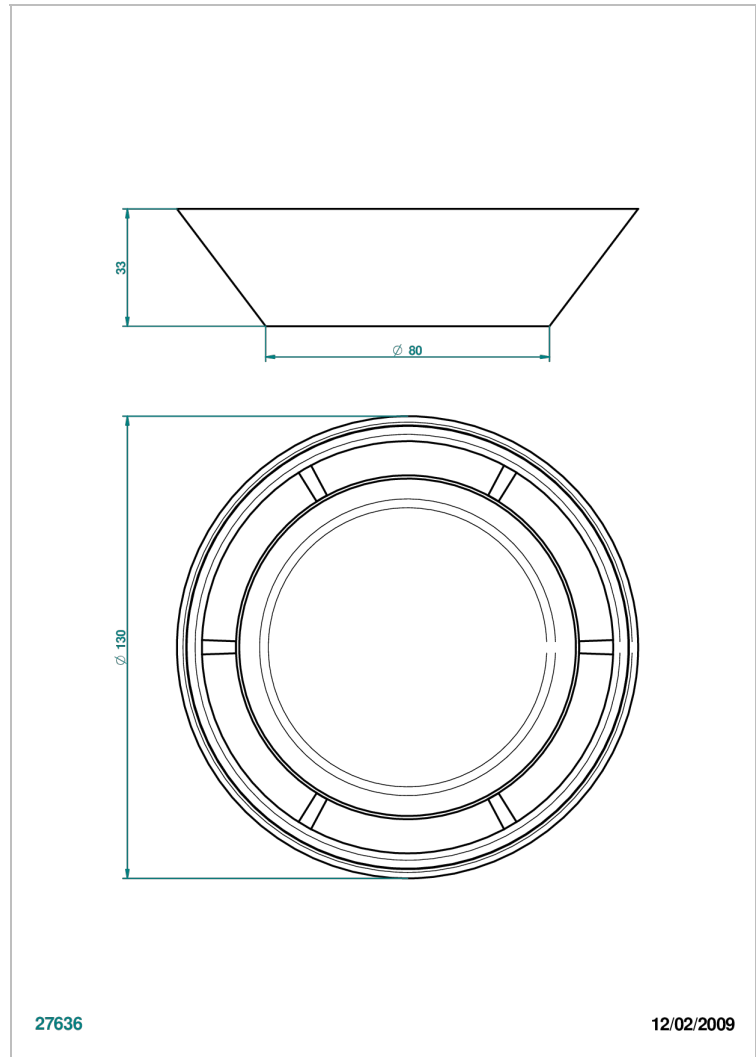

# ITHAQUE PLATINUM DECOR

A7B-4615

Porcelaine dish 5" diameter

THG<sup>®</sup>  
PARIS

27636

12/02/2009

## CHARACTERISTIC

- Ithaque Platinum decor
- Porcelaine dish 5" diameter