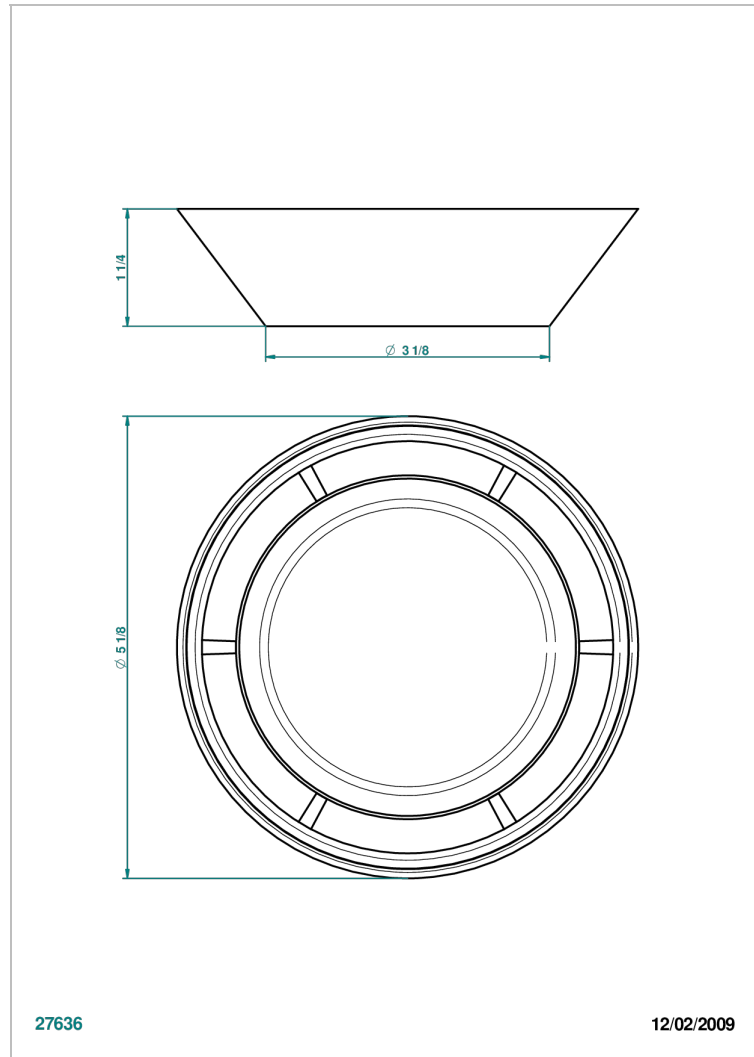

# ITHAQUE PLATINUM DECOR

A7B-4615

Porcelaine dish 5" diameter

THG<sup>®</sup>  
PARIS

27636

12/02/2009

## CHARACTERISTIC

- Ithaque Platinum decor
- Porcelaine dish 5" diameter