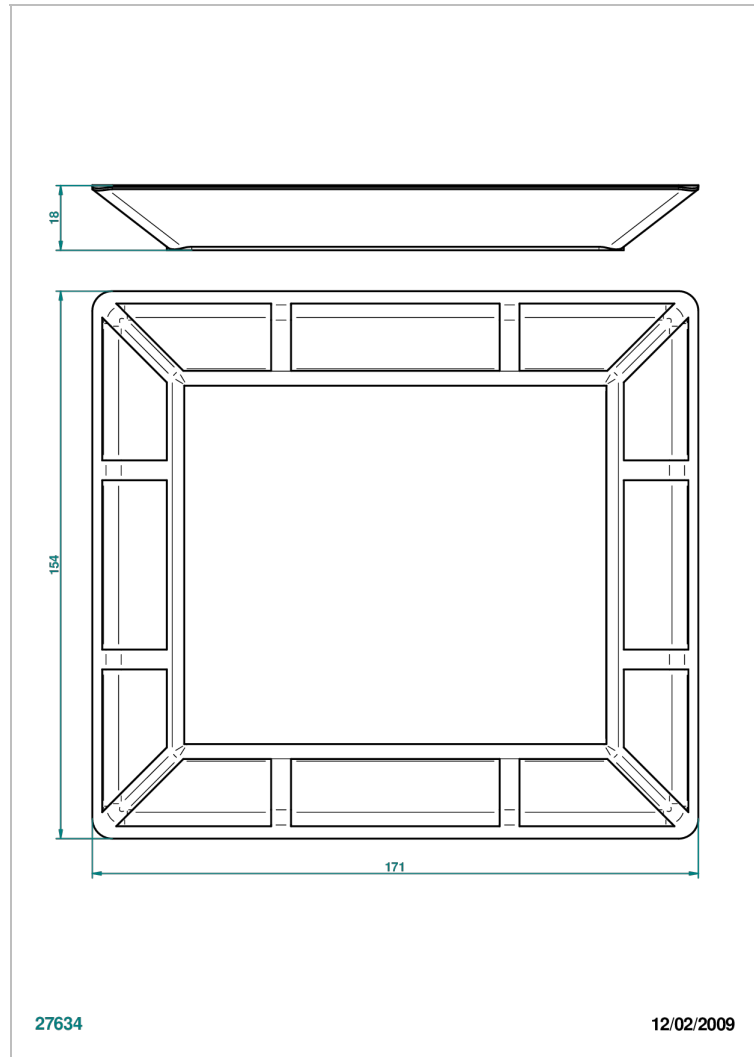

ITHAQUE PLATINUM DECOR

A7B-4613

Porcelain tray midieum size 6 3/4" x 6"

THG[®]
PARIS

27634

12/02/2009

CHARACTERISTIC

- Ithaque Platinum decor
- Porcelain tray midieum size 6 3/4" x 6"