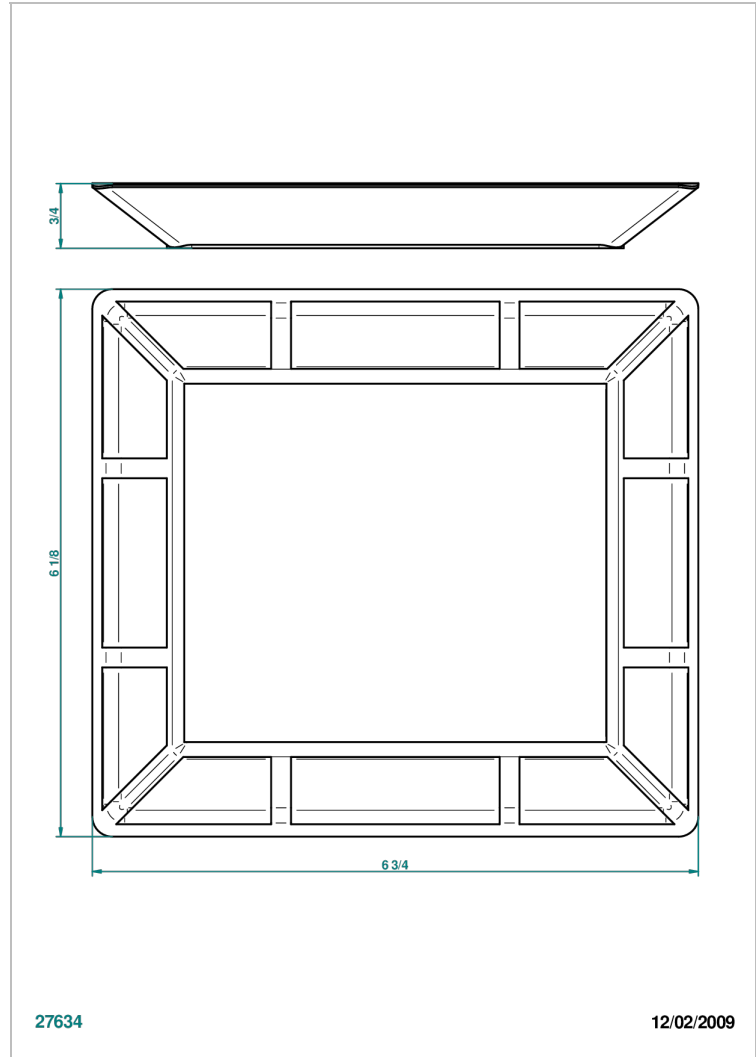

ITHAQUE PLATINUM DECOR

A7B-4613

Porcelain tray midieum size 6 3/4" x 6"

THG[®]
PARIS

CHARACTERISTIC

- Ithaque Platinum decor
- Porcelain tray midieum size 6 3/4" x 6"

AVAILABLE FINITIONS

Black ceram - D30
Blush PVD - H62
Brass color PVD - H49
Brown bronze color PVD - F33
Chrome polished - A02
Chrome polished / gold polished - G02