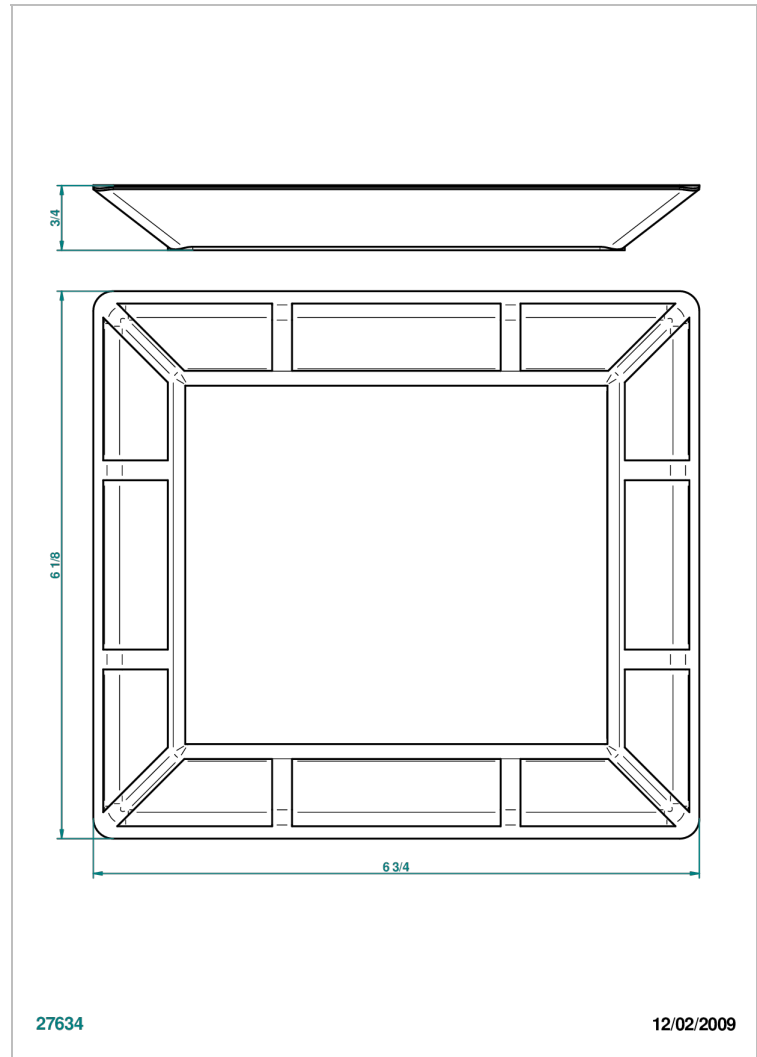

ITHAQUE PLATINUM DECOR

A7B-4613

Porcelain tray, middle size, 171 x 154 mm

THG[®]
PARIS

CHARACTERISTIC

- Ithaque Platinum decor
- Porcelain tray, middle size, 171 x 154 mm

AVAILABLE FINITIONS

Antique nickel - H28
Black ceram - D30
Blush PVD - H62
Brass color PVD - H49
Brown bronze color PVD - F33
Gold color PVD - H52