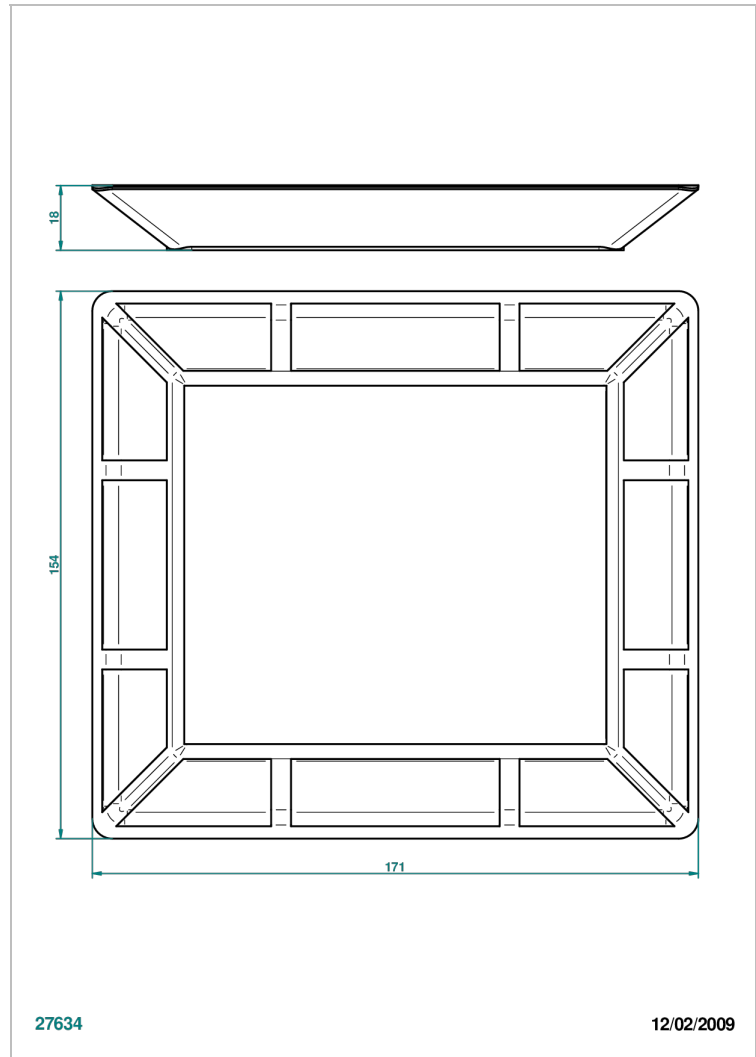

ITHAQUE PLATINUM DECOR

A7B-4613

Porcelain tray, middle size, 171 x 154 mm

THG[®]
PARIS

CHARACTERISTIC

- Ithaque Platinum decor
- Porcelain tray, middle size, 171 x 154 mm

AVAILABLE FINITIONS

Antique nickel - H28
Black ceram - D30
Blush PVD - H62
Brass color PVD - H49
Brown bronze color PVD - F33
Gold color PVD - H52