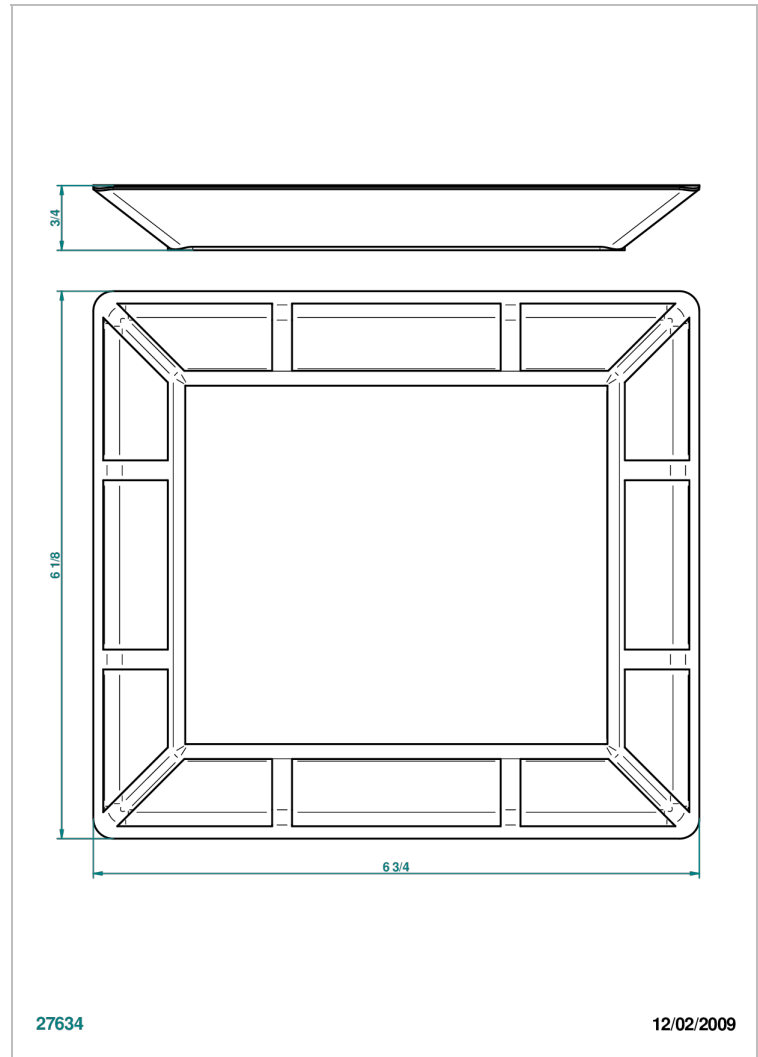

ITHAQUE PLATINUM DECOR

A7B-4613

Porcelain tray, middle size, 171 x 154 mm

THG[®]
PARIS

CHARACTERISTIC

- Ithaque Platinum decor
- Porcelain tray, middle size, 171 x 154 mm

AVAILABLE FINITIONS

Antique nickel - H28
Black ceram - D30
Blush PVD - H62
Brass color PVD - H49
Brown bronze color PVD - F33
Gold color PVD - H52