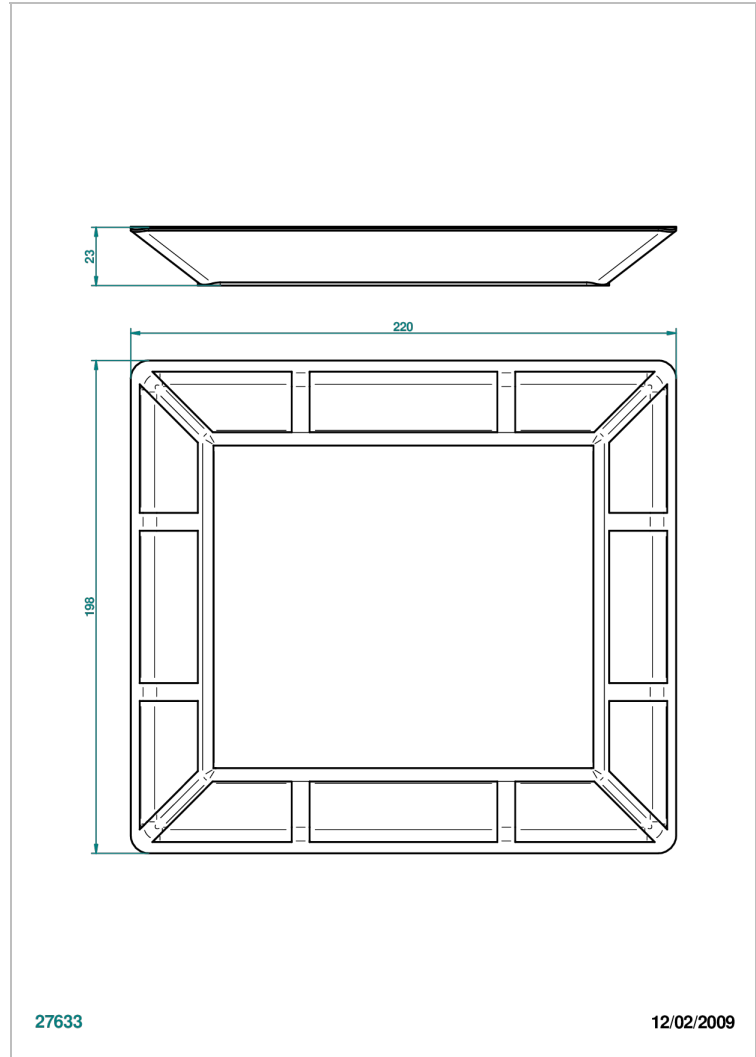

# ITHAQUE PLATINUM DECOR

A7B-4614

Porcelain tray large size 8 3/4" x 8"

THG<sup>®</sup>  
PARIS

## CHARACTERISTIC

- Ithaque Platinum decor
- Porcelain tray large size 8 3/4" x 8"