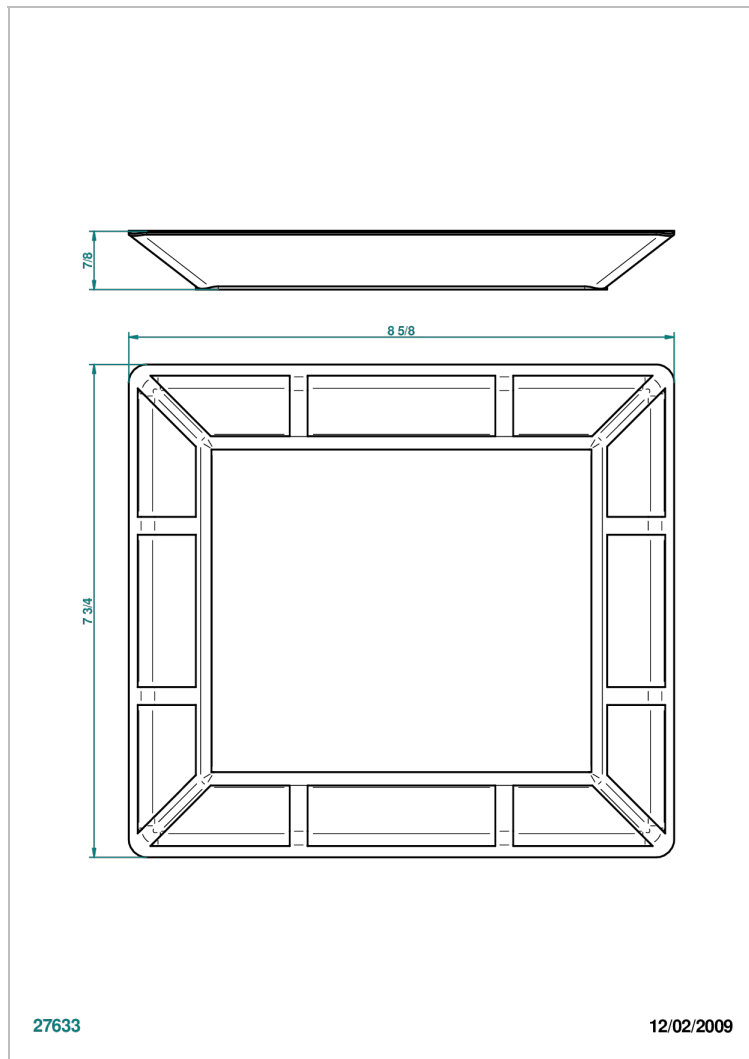

# ITHAQUE PLATINUM DECOR

A7B-4614

Porcelain tray large size 8 3/4" x 8"

27633

12/02/2009

## CHARACTERISTIC

- Ithaque Platinum decor
- Porcelain tray large size 8 3/4" x 8"