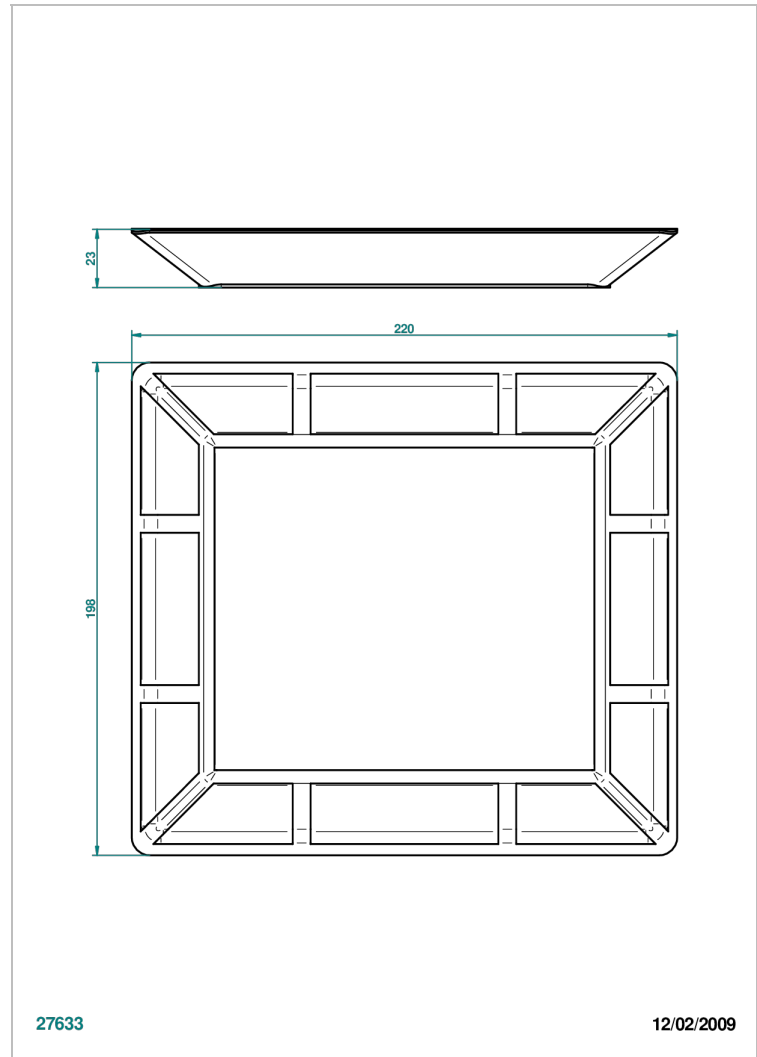

ITHAQUE PLATINUM DECOR

A7B-4614

Porcelain tray, large size, 220x198 mm

THG[®]
PARIS

CHARACTERISTIC

- Ithaque Platinum decor
- Porcelain tray, large size, 220x198 mm

AVAILABLE FINITIONS

Antique nickel - H28
Black ceram - D30
Blush PVD - H62
Brass color PVD - H49
Brown bronze color PVD - F33
Gold color PVD - H52