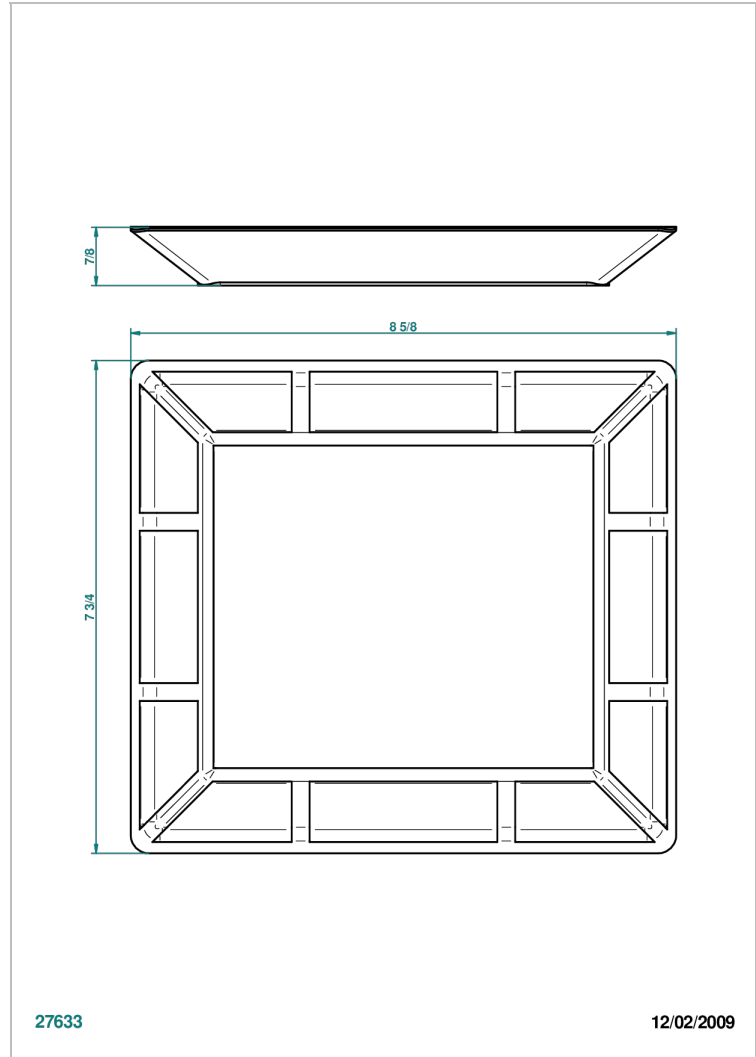

ITHAQUE PLATINUM DECOR

A7B-4614

Porcelain tray, large size, 220x198 mm

THG[®]
PARIS

27633

12/02/2009

CHARACTERISTIC

- Ithaque Platinum decor
- Porcelain tray, large size, 220x198 mm