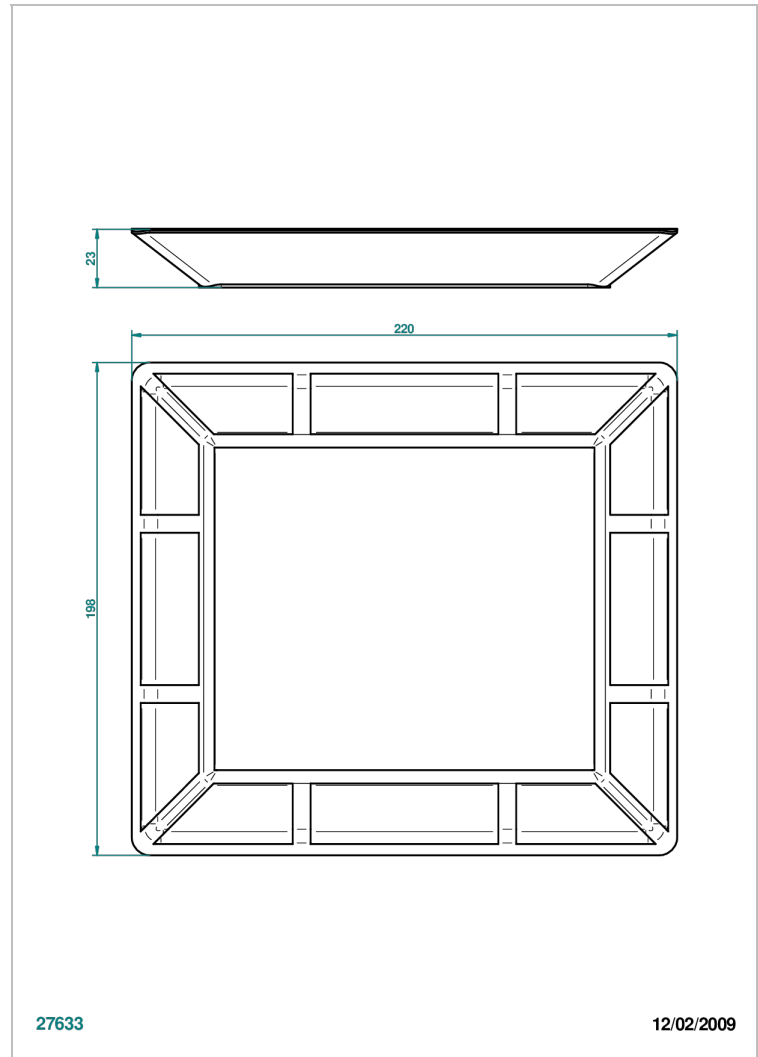

# ITHAQUE PLATINUM DECOR

A7B-4614

Porcelain tray, large size, 220x198 mm

THG<sup>®</sup>  
PARIS

## CHARACTERISTIC

- Ithaque Platinum decor
- Porcelain tray, large size, 220x198 mm