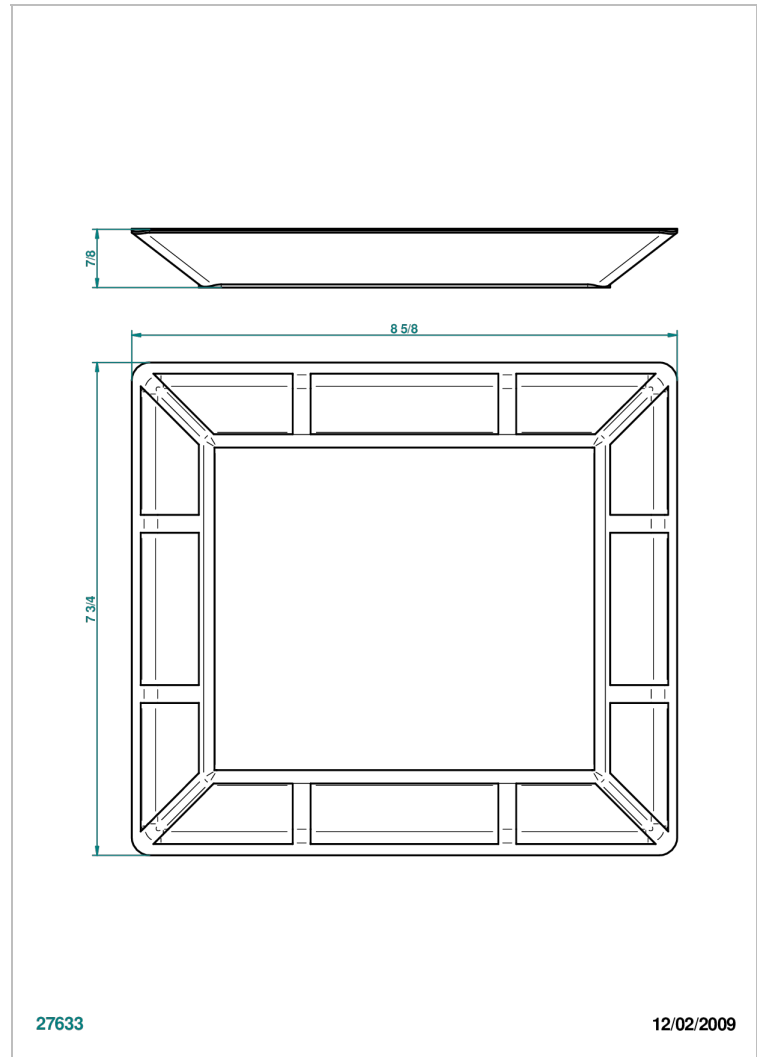

# ITHAQUE PLATINUM DECOR

A7B-4614

Porcelain tray, large size, 220x198 mm

THG<sup>®</sup>  
PARIS

27633

12/02/2009

## CHARACTERISTIC

- Ithaque Platinum decor
- Porcelain tray, large size, 220x198 mm