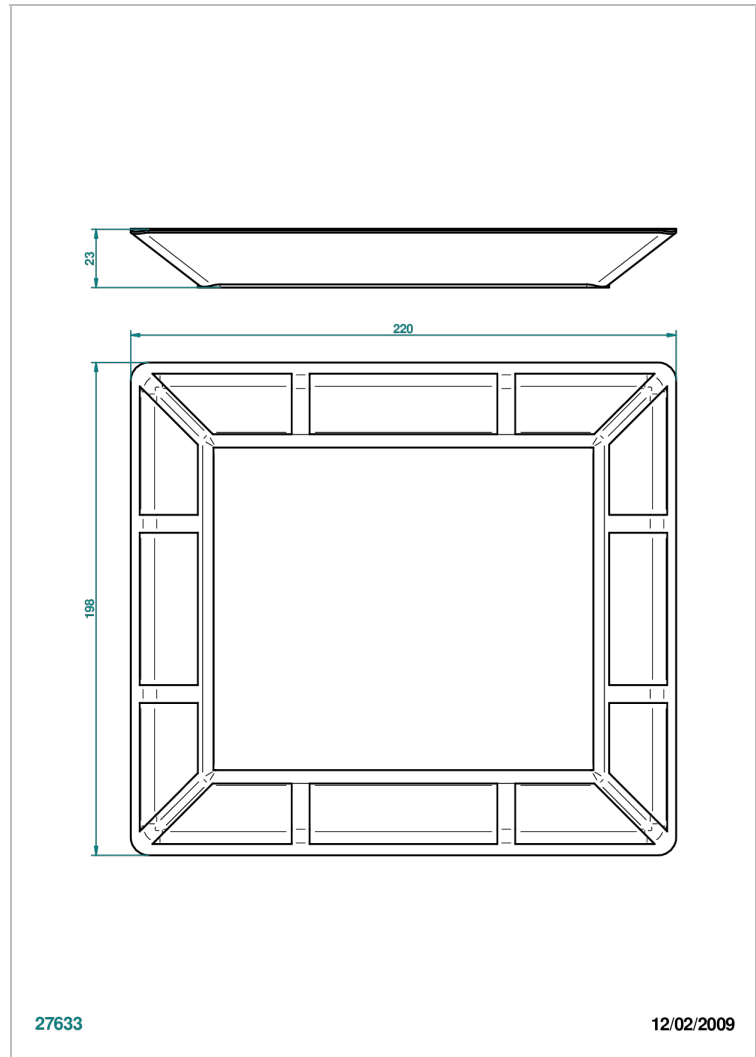

# ITHAQUE PLATINUM DECOR

A7B-4614

Porcelain tray, large size, 220x198 mm

THG<sup>®</sup>  
PARIS

## CHARACTERISTIC

- Ithaque Platinum decor
- Porcelain tray, large size, 220x198 mm