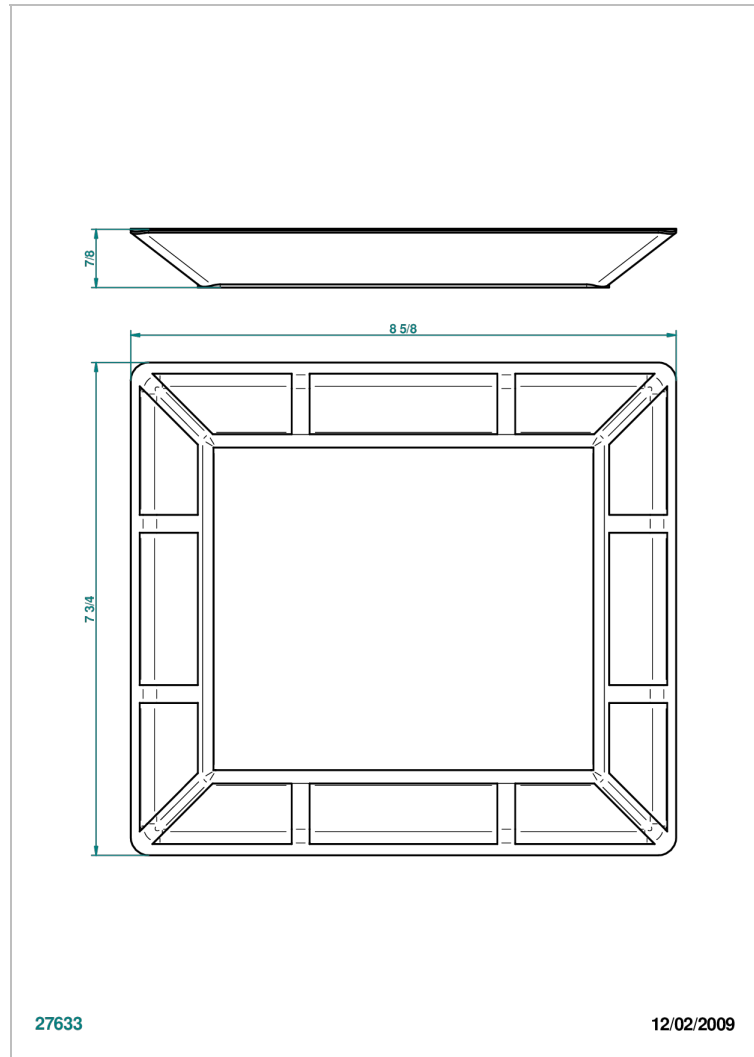

ITHAQUE PLATINUM DECOR

A7B-4614

Porcelain tray, large size, 220x198 mm

THG[®]
PARIS

27633

12/02/2009

CHARACTERISTIC

- Ithaque Platinum decor
- Porcelain tray, large size, 220x198 mm