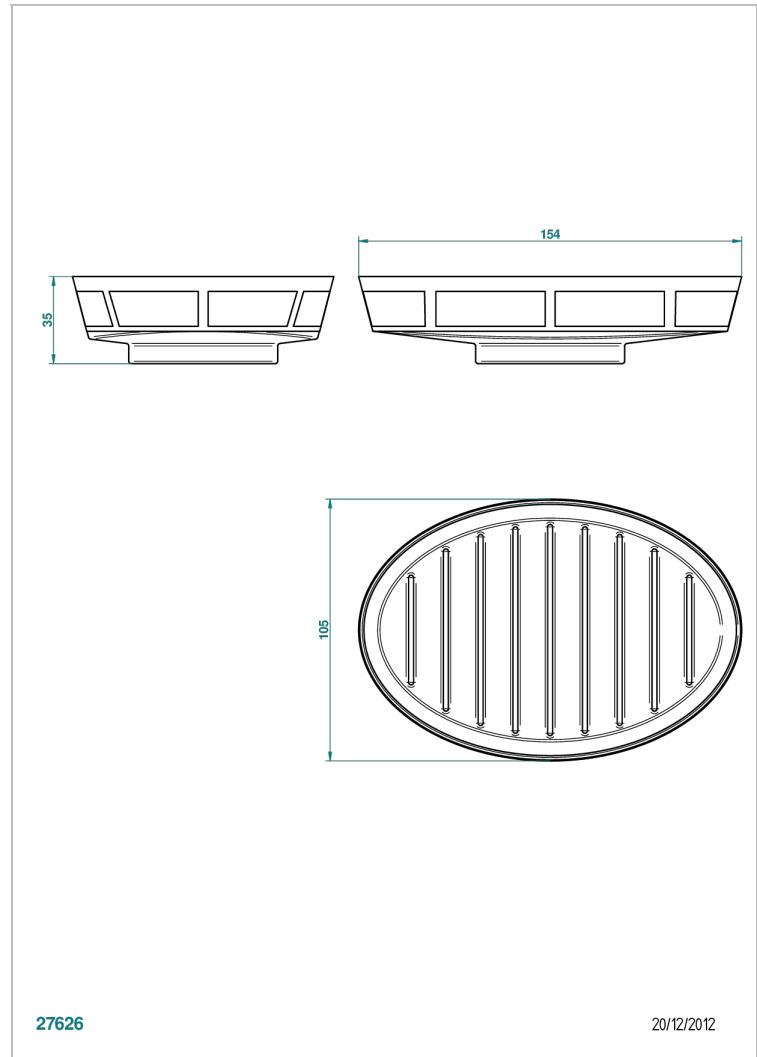

# ITHAQUE PLATINUM DECOR

A7B-4607

Porcelain soap dish

THG<sup>®</sup>  
PARIS

## CHARACTERISTIC

- Ithaque Platinum decor
- Porcelain soap dish