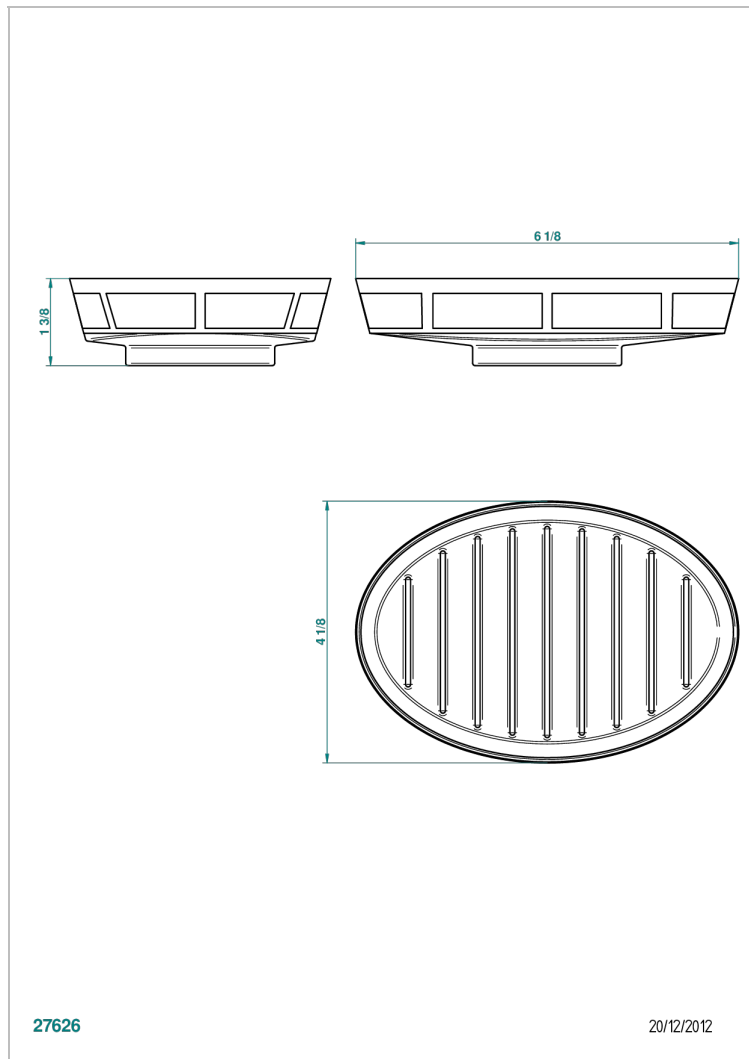

# ITHAQUE PLATINUM DECOR

A7B-4607

Porcelain soap dish

THG<sup>®</sup>  
PARIS

## CHARACTERISTIC

- Ithaque Platinum decor
- Porcelain soap dish