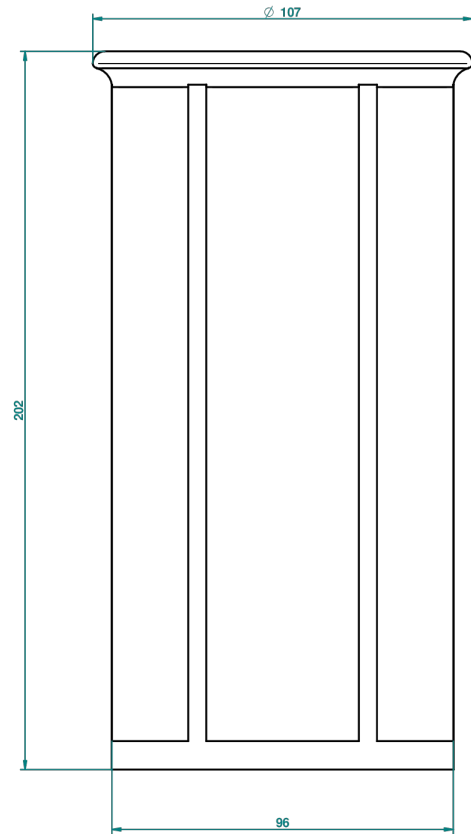

ITHAQUE PLATINUM DECOR

A7B-4625

Porcelain brush holder

THG[®]
PARIS

27625

12/02/2009

CHARACTERISTIC

- Ithaque Platinum decor
- Porcelain brush holder