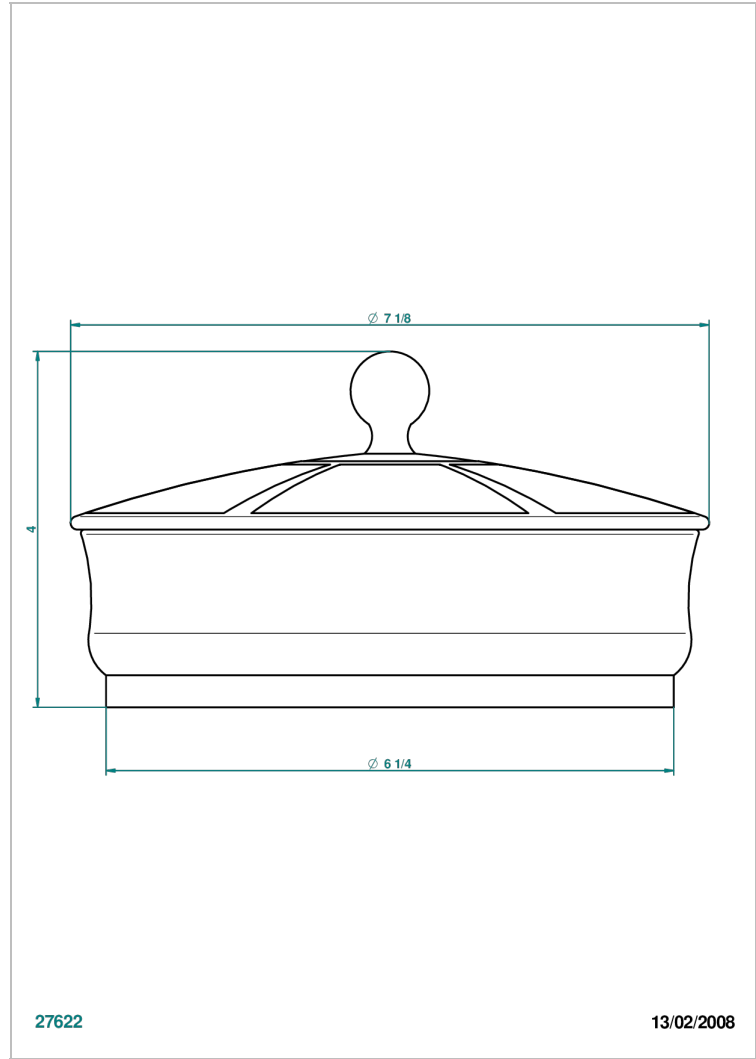

ITHAQUE GOLD DECOR

A7A-4623

Porcelain jar with lid large size

THG[®]
PARIS

CHARACTERISTIC

- Ithaque Gold decor
- Porcelain jar with lid large size

AVAILABLE FINITIONS

Black ceram - D30
Blush PVD - H62
Brass color PVD - H49
Brown bronze color PVD - F33
Chrome polished - A02
Chrome polished / gold polished - G02