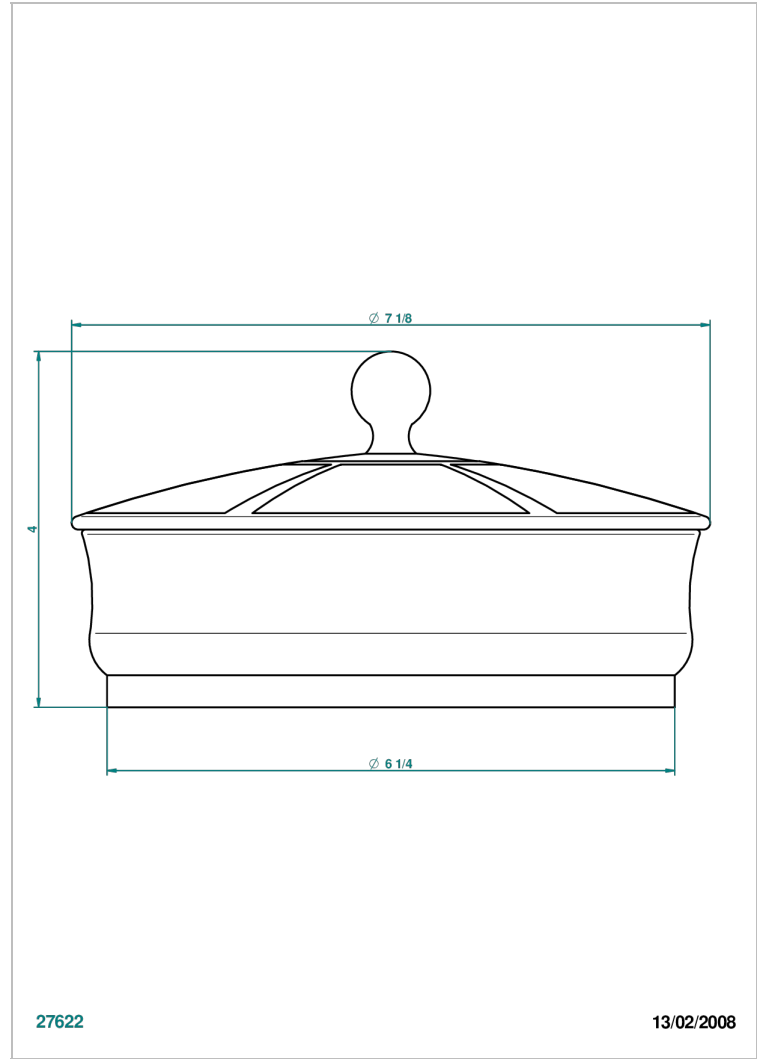

ITHAQUE GOLD DECOR

A7A-4623

Chinese lacquer plated box with porcelain cover, big size

THG[®]
PARIS

CHARACTERISTIC

- Ithaque Gold decor
- Chinese lacquer plated box with porcelain cover, big size

AVAILABLE FINITIONS