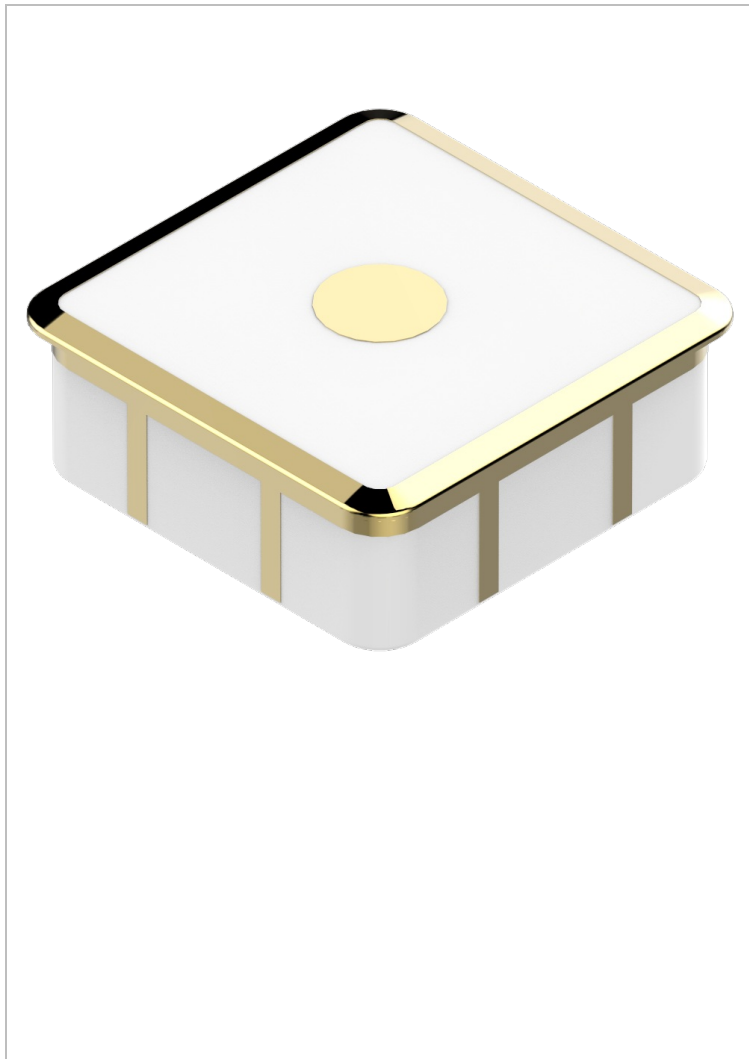

ITHAQUE GOLD DECOR

A7A-4617

Porcelain square pill box 2 1/8" x 2 1/8"

THG[®]
PARIS

27618

13/02/2008

CHARACTERISTIC

- Ithaque Gold decor
- Porcelain square pill box 2 1/8" x 2 1/8"

AVAILABLE FINITIONS

Black ceram - D30
Blush PVD - H62
Brass color PVD - H49
Brown bronze color PVD - F33
Chrome polished - A02
Chrome polished / gold polished - G02

Copper antique matt, coated - H07
Gold color PVD - H52
Gold mat - F07
Gold polished - F01
Graphite PVD - H64
Light coated bronze - D01

Matt Umber PVD - H67
Matt blush PVD - H60
Matt brass color PVD - H50
Matt brown bronze color PVD - F34
Matt chrome (American satin) - C02
Matt gold color PVD - H53

Matt graphite PVD - H65
Matt nickel (American satin) - C01
Matt nickel color PVD - H56
Nickel antique / Sovereign - H28
Nickel color PVD - H55
Nickel polished - B01