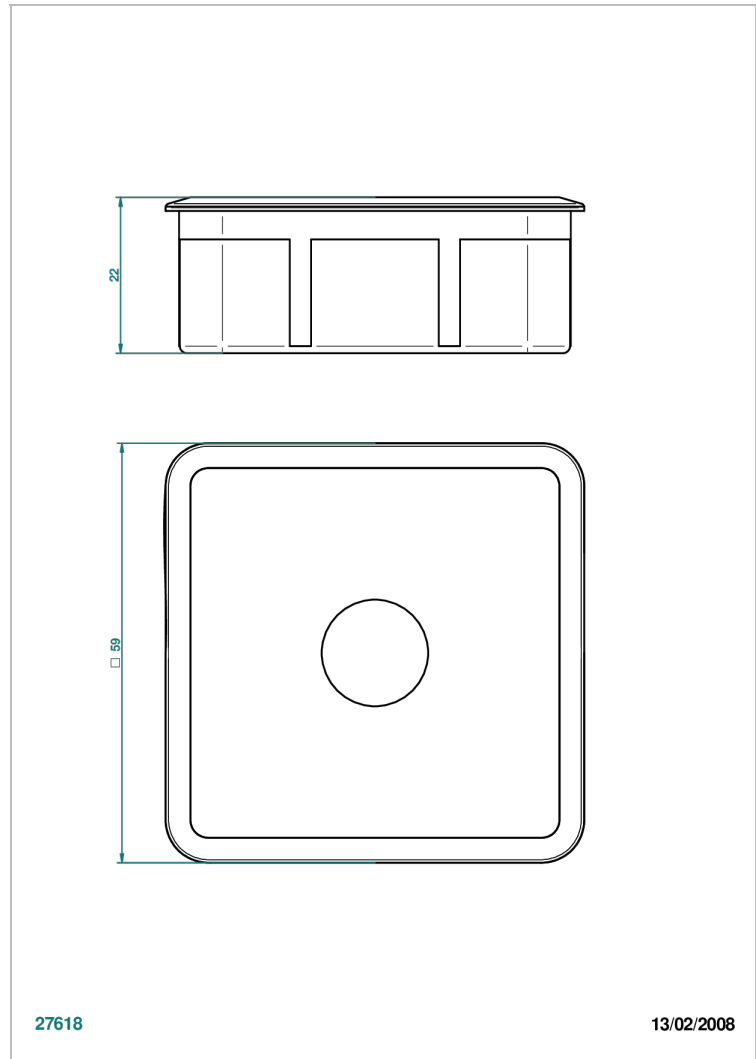

ITHAQUE GOLD DECOR

A7A-4617

Porcelain square pill box 2 1/8" x 2 1/8"

THG[®]
PARIS

27618

13/02/2008

CHARACTERISTIC

- Ithaque Gold decor
- Porcelain square pill box 2 1/8" x 2 1/8"