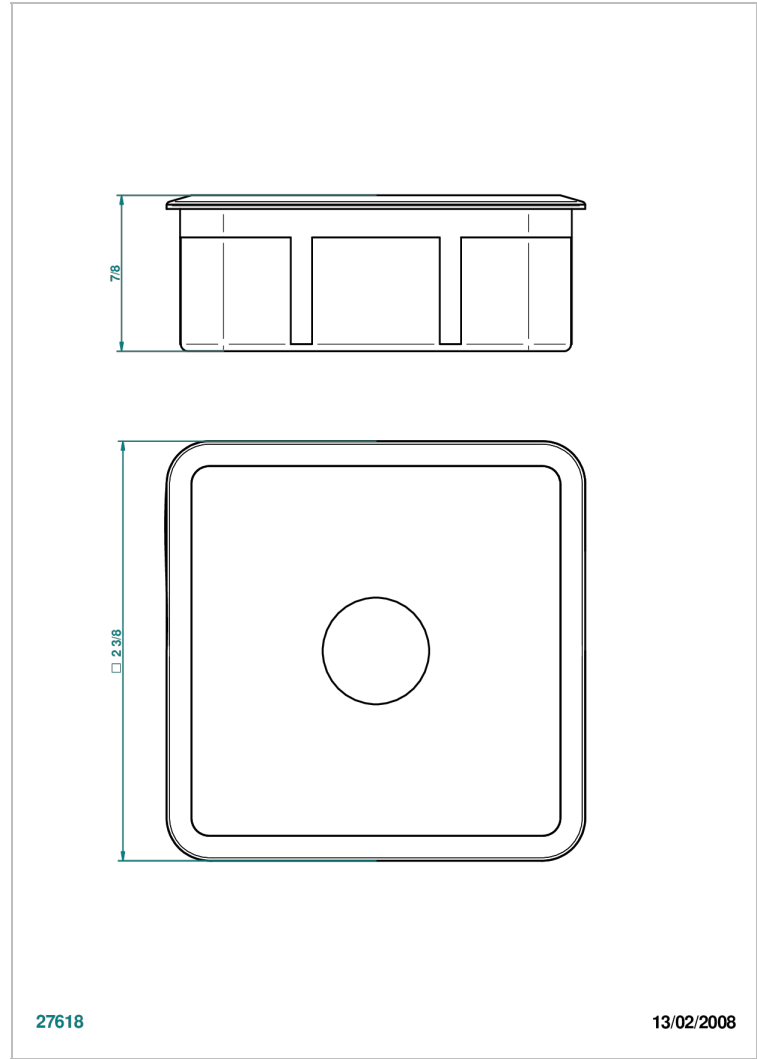

ITHAQUE GOLD DECOR

A7A-4617

Porcelain square pill box 2 1/8" x 2 1/8"

THG[®]
PARIS

27618

13/02/2008

CHARACTERISTIC

- Ithaque Gold decor
- Porcelain square pill box 2 1/8" x 2 1/8"