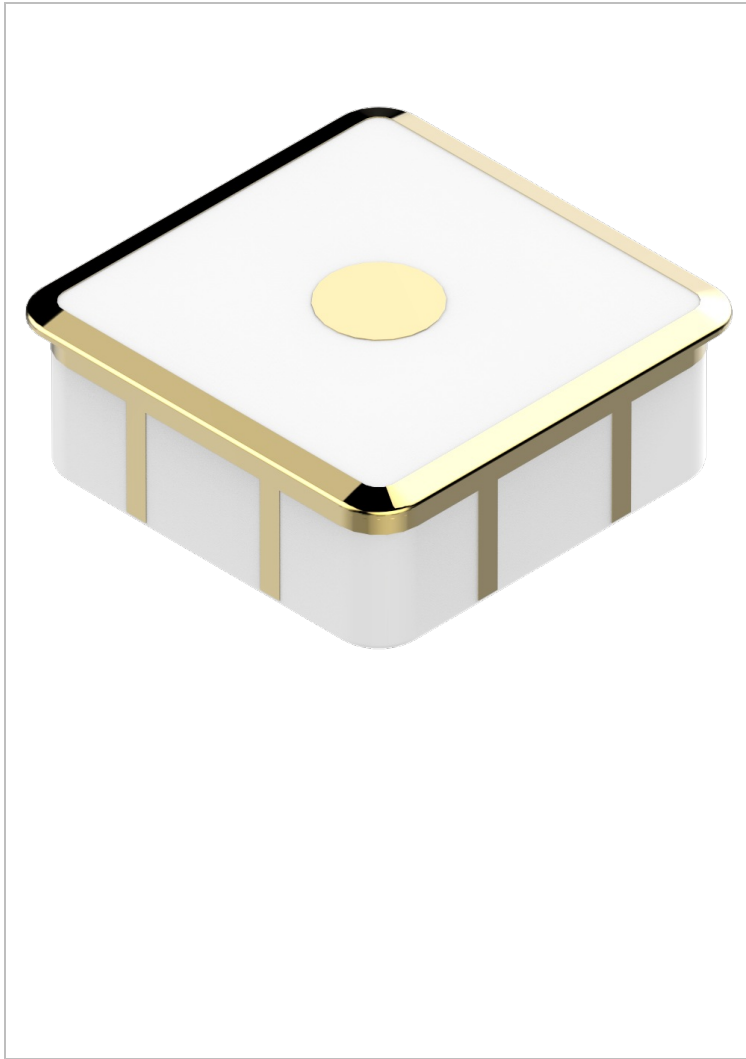

ITHAQUE GOLD DECOR

A7A-4617

Porcelain square pill box 2 1/8" x 2 1/8"

THG[®]
PARIS

27618

13/02/2008

CHARACTERISTIC

- Ithaque Gold decor
- Porcelain square pill box 2 1/8" x 2 1/8"

AVAILABLE FINITIONS

Black ceram - D30
Blush PVD - H62
Brass color PVD - H49
Brown bronze color PVD - F33
Chrome polished - A02
Chrome polished / gold polished - G02

Copper antique matt, coated - H07
Gold color PVD - H52
Gold mat - F07
Gold polished - F01
Graphite PVD - H64
Light coated bronze - D01

Matt Umber PVD - H67
Matt blush PVD - H60
Matt brass color PVD - H50
Matt brown bronze color PVD - F34
Matt chrome (American satin) - C02
Matt gold color PVD - H53

Matt graphite PVD - H65
Matt nickel (American satin) - C01
Matt nickel color PVD - H56
Nickel antique / Sovereign - H28
Nickel color PVD - H55
Nickel polished - B01