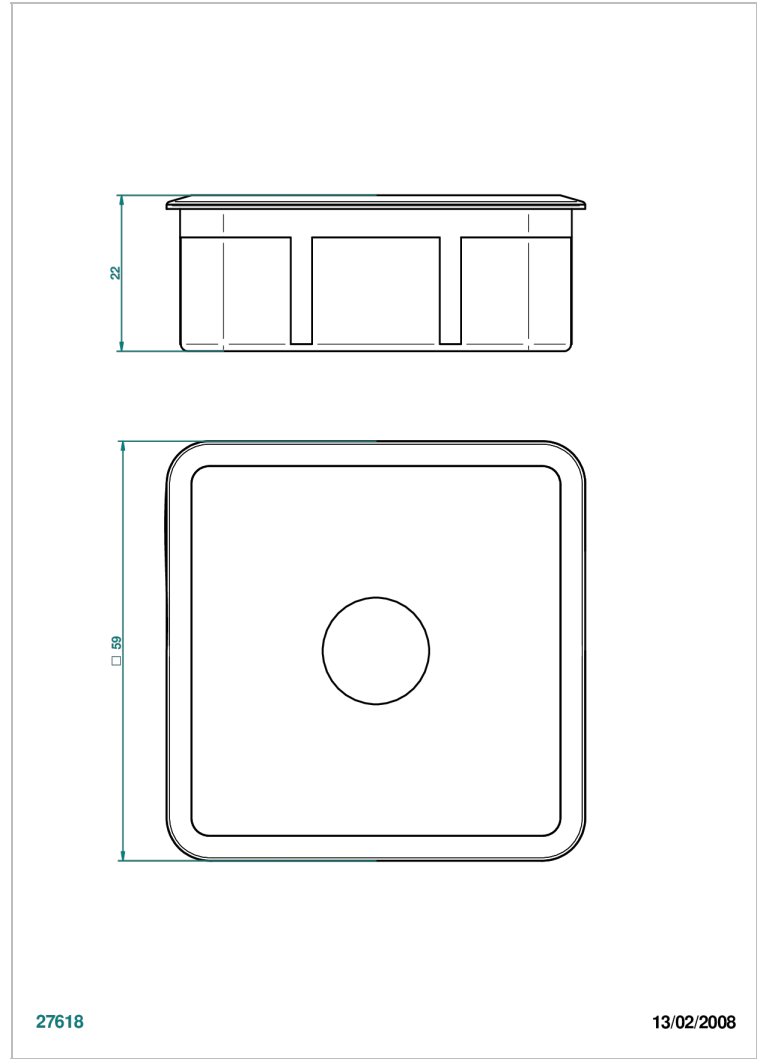

ITHAQUE GOLD DECOR

A7A-4617

Porcelain square pill box, 55 x 55 mm

THG[®]
PARIS

27618

13/02/2008

CHARACTERISTIC

- Ithaque Gold decor
- Porcelain square pill box, 55 x 55 mm