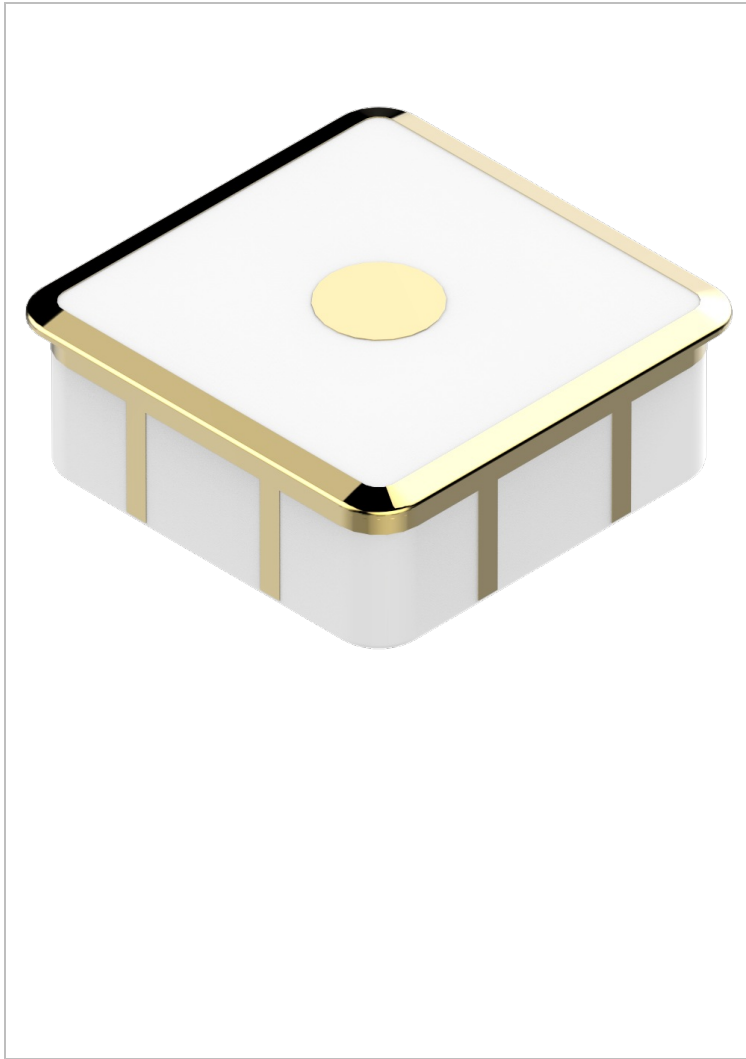

ITHAQUE GOLD DECOR

A7A-4617

Porcelain square pill box, 55 x 55 mm

THG[®]
PARIS

27618

13/02/2008

CHARACTERISTIC

- Ithaque Gold decor
- Porcelain square pill box, 55 x 55 mm

AVAILABLE FINITIONS

Antique nickel - H28
Black ceram - D30
Blush PVD - H62
Brass color PVD - H49
Brown bronze color PVD - F33
Gold color PVD - H52

Graphite PVD - H64
Lacquered light bronze - D01
Matt Umber PVD - H67
Matt blush PVD - H60
Matt brass color PVD - H50
Matt brown bronze color PVD - F34

Matt chrome - C02
Matt gold - F07
Matt gold color PVD - H53
Matt graphite PVD - H65
Matt nickel (color finish) - C01
Matt nickel color PVD - H56

Nickel color PVD - H55
Polished chrome (color finish) - A02
Polished chrome / Polished gold (color finish) - G02
Polished gold (color finish) - F01
Polished nickel - B01
Soft gold - F30

Soft matt gold - F31
Umber PVD - H66
Varnished matt antique red copper (color finish) - H07