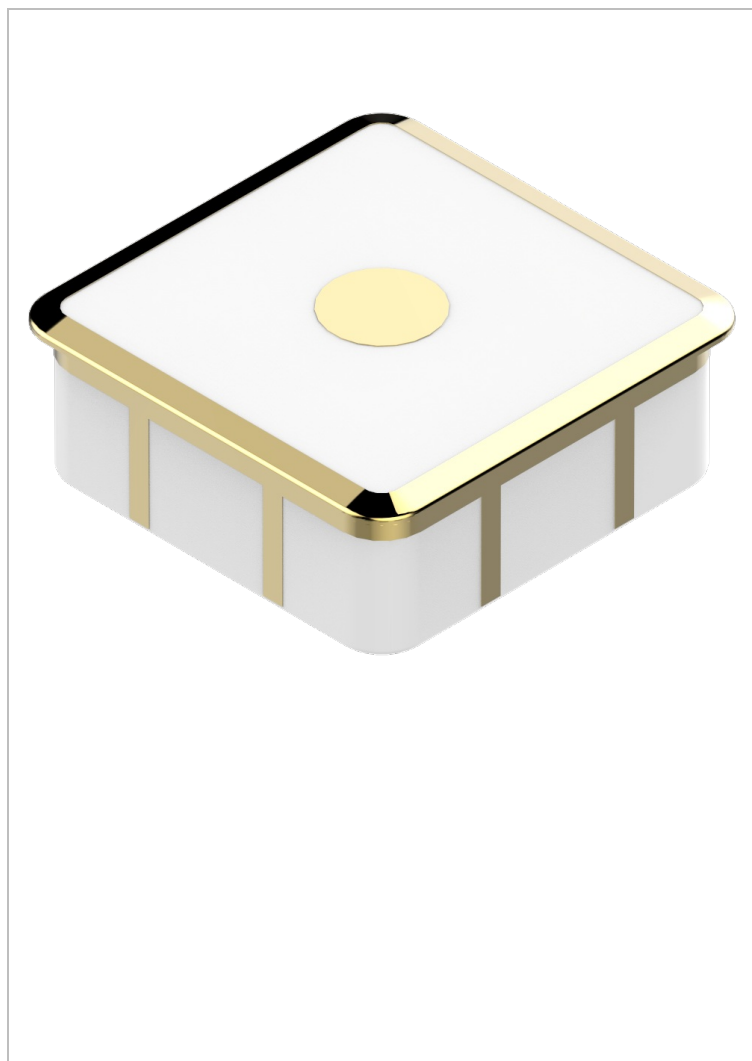

ITHAQUE GOLD DECOR

A7A-4617

Porcelain square pill box, 55 x 55 mm

THG[®]
PARIS

27618

13/02/2008

CHARACTERISTIC

- Ithaque Gold decor
- Porcelain square pill box, 55 x 55 mm

AVAILABLE FINITIONS

Antique nickel - H28
Black ceram - D30
Blush PVD - H62
Brass color PVD - H49
Brown bronze color PVD - F33
Gold color PVD - H52

Graphite PVD - H64
Lacquered light bronze - D01
Matt Umber PVD - H67
Matt blush PVD - H60
Matt brass color PVD - H50
Matt brown bronze color PVD - F34

Matt chrome - C02
Matt gold - F07
Matt gold color PVD - H53
Matt graphite PVD - H65
Matt nickel (color finish) - C01
Matt nickel color PVD - H56

Nickel color PVD - H55
Polished chrome (color finish) - A02
Polished chrome / Polished gold (color finish) - G02
Polished gold (color finish) - F01
Polished nickel - B01
Soft gold - F30

Soft matt gold - F31
Umber PVD - H66
Varnished matt antique red copper (color finish) - H07