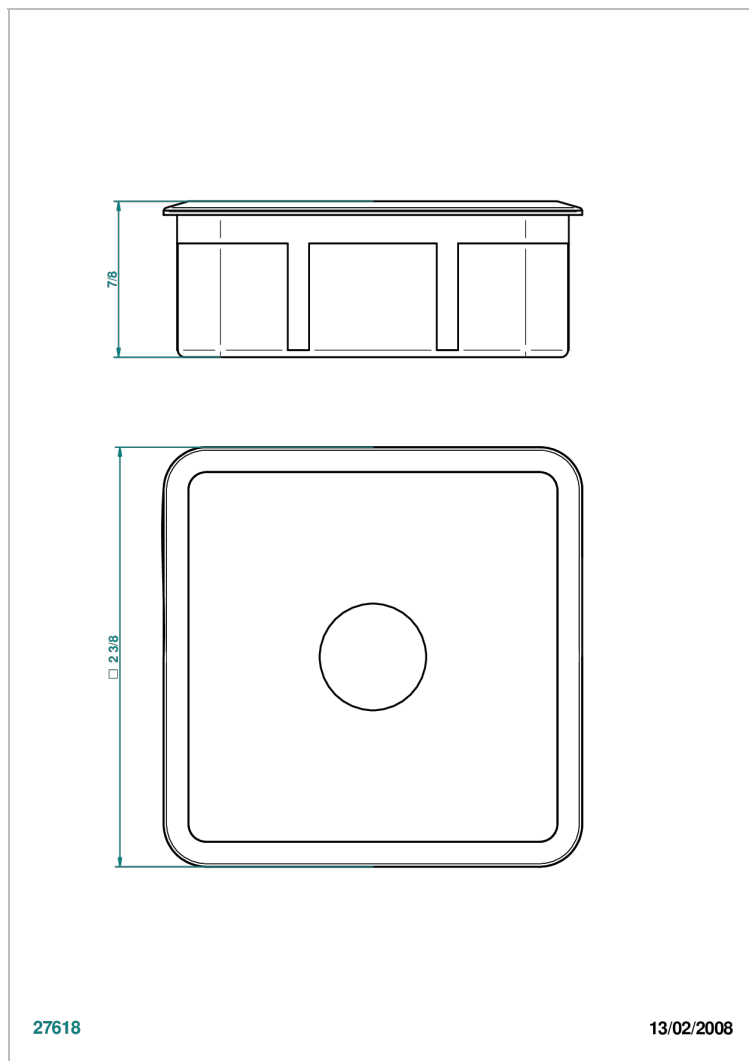

ITHAQUE GOLD DECOR

A7A-4617

Porcelain square pill box, 55 x 55 mm

THG[®]
PARIS

27618

13/02/2008

CHARACTERISTIC

- Ithaque Gold decor
- Porcelain square pill box, 55 x 55 mm