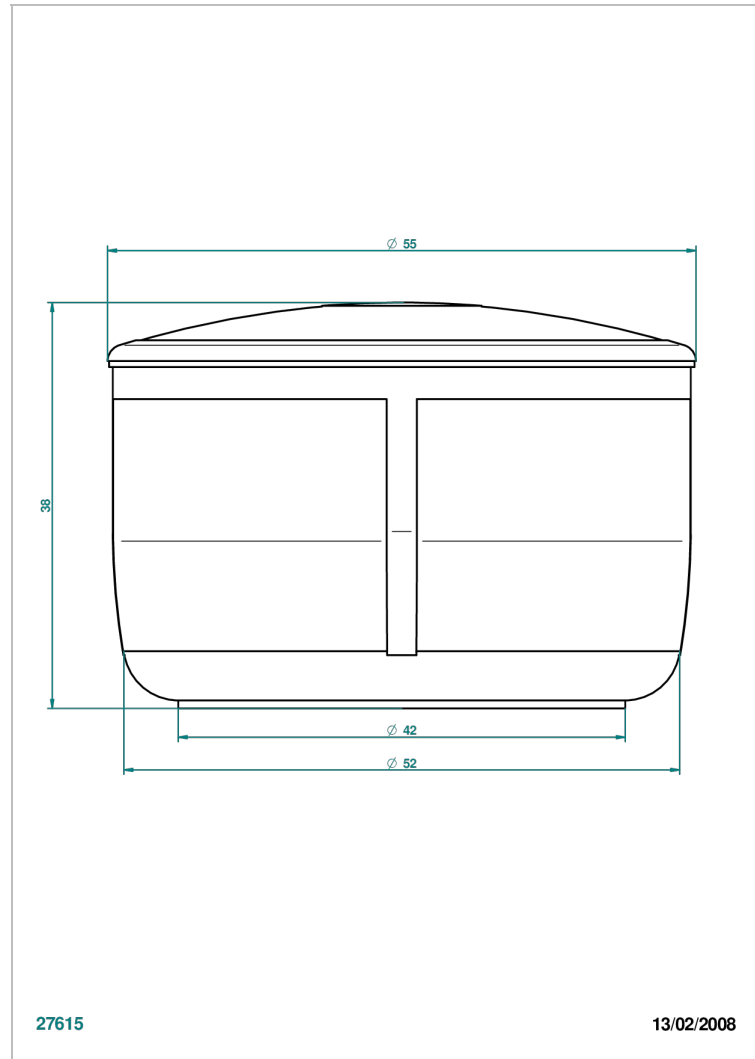

A7A-4616

Porcelain round pill box 2 1/8" diameter

27615

13/02/2008

CHARACTERISTIC

- Ithaque Gold decor
- Porcelain round pill box 2 1/8" diameter

AVAILABLE FINITIONS

Black ceram - D30
 Blush PVD - H62
 Brass color PVD - H49
 Brown bronze color PVD - F33
 Chrome polished - A02
 Chrome polished / gold polished - G02