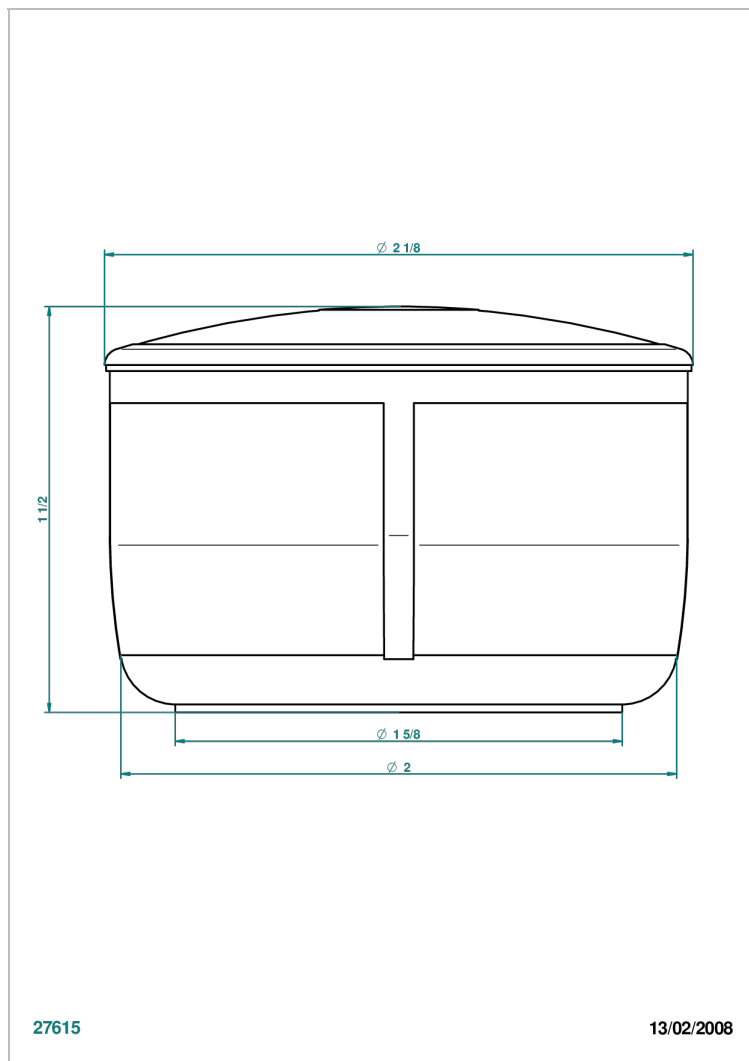

ITHAQUE GOLD DECOR

A7A-4616

Porcelain round pill box 2 1/8" diameter

THG[®]
PARIS

CHARACTERISTIC

- Ithaque Gold decor
- Porcelain round pill box 2 1/8" diameter

AVAILABLE FINITIONS

Black ceram - D30
Blush PVD - H62
Brass color PVD - H49
Brown bronze color PVD - F33
Chrome polished - A02
Chrome polished / gold polished - G02