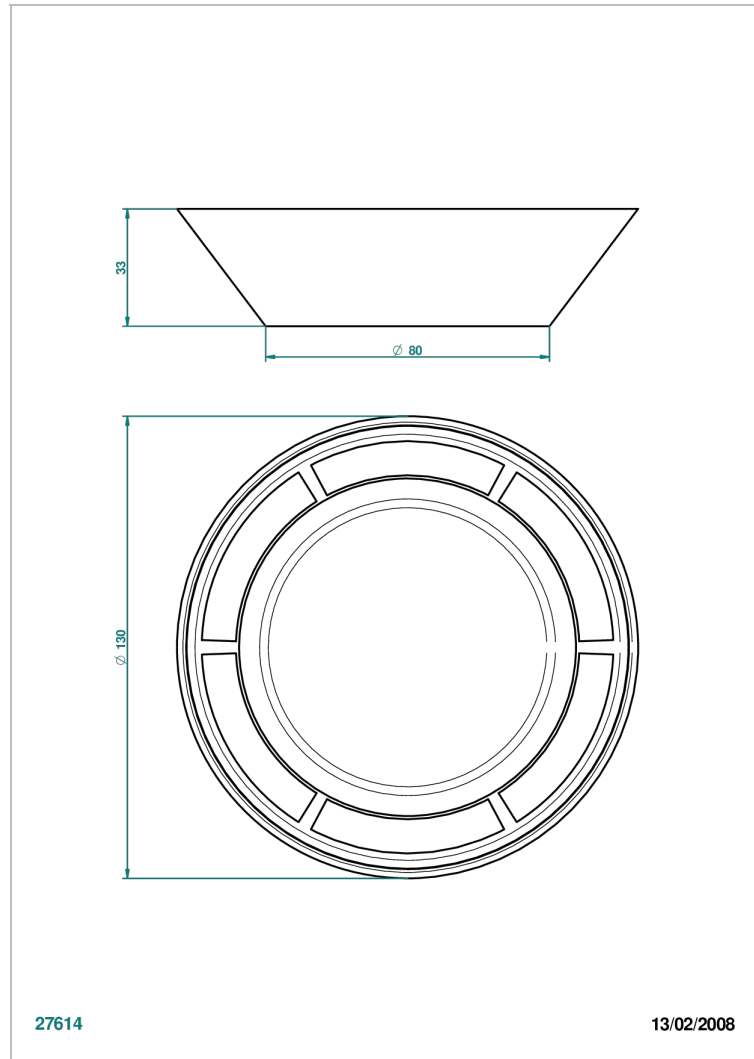

# ITHAQUE GOLD DECOR

A7A-4615

Porcelaine dish 5" diameter

THG<sup>®</sup>  
PARIS

27614

13/02/2008

## CHARACTERISTIC

- Ithaque Gold decor
- Porcelaine dish 5" diameter