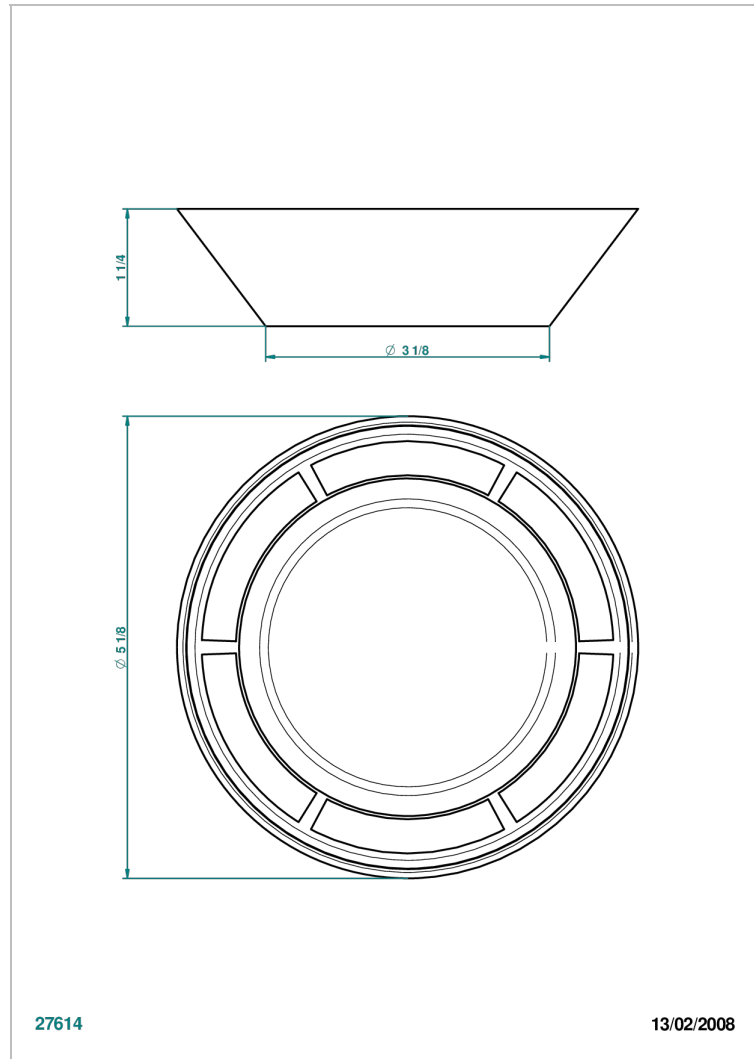

ITHAQUE GOLD DECOR

A7A-4615

Porcelaine dish 5" diameter

27614

13/02/2008

CHARACTERISTIC

- Ithaque Gold decor
- Porcelaine dish 5" diameter

AVAILABLE FINITIONS