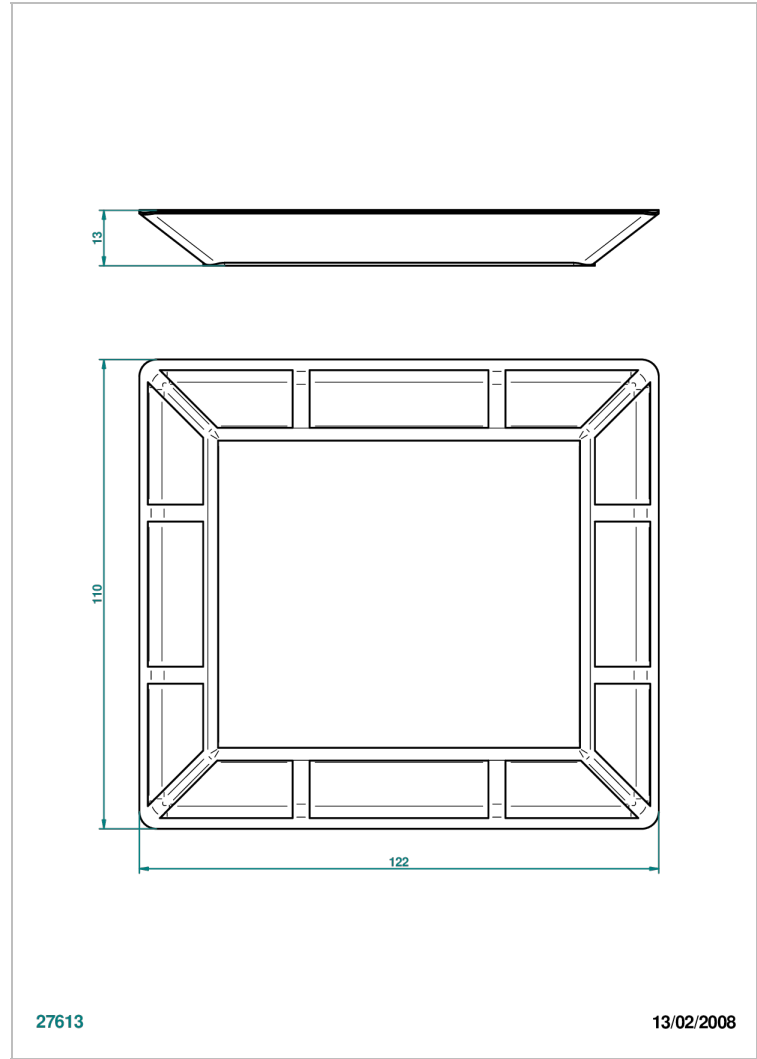

ITHAQUE GOLD DECOR

A7A-4612

Porcelain tray small size 4 1/4" x 4 3/4 "

THG[®]
PARIS

27613

13/02/2008

CHARACTERISTIC

- Ithaque Gold decor
- Porcelain tray small size 4 1/4" x 4 3/4 "