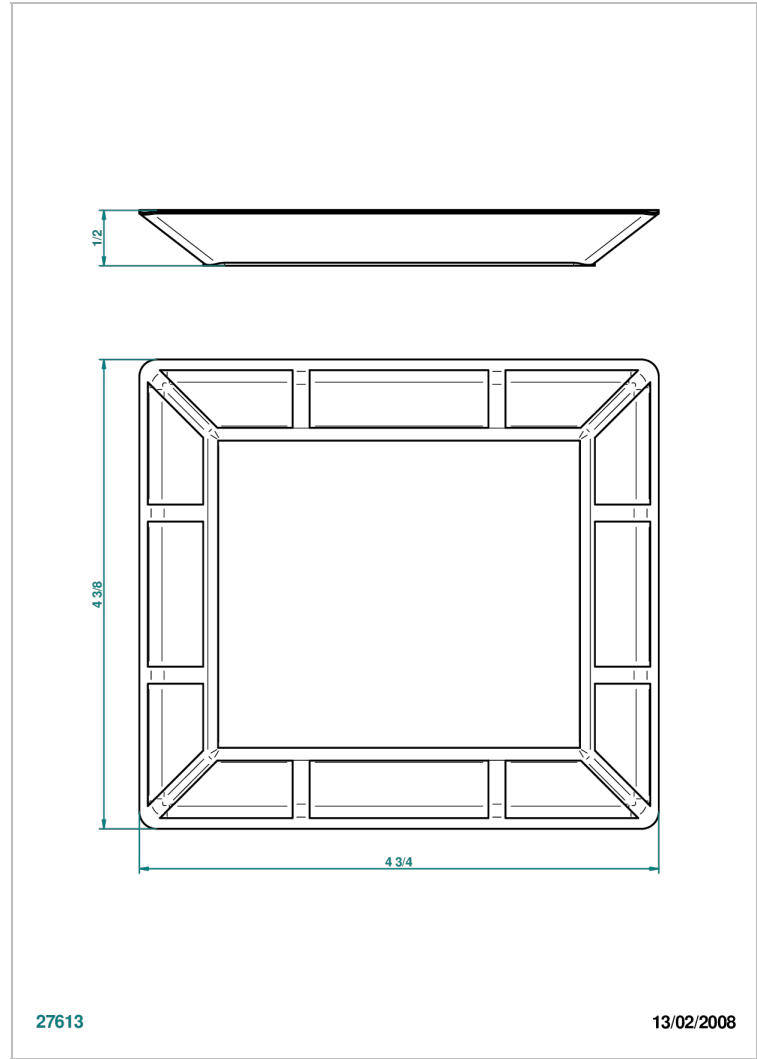

ITHAQUE GOLD DECOR

A7A-4612

Porcelain tray small size 4 1/4" x 4 3/4 "

THG[®]
PARIS

27613

13/02/2008

CHARACTERISTIC

- Ithaque Gold decor
- Porcelain tray small size 4 1/4" x 4 3/4 "