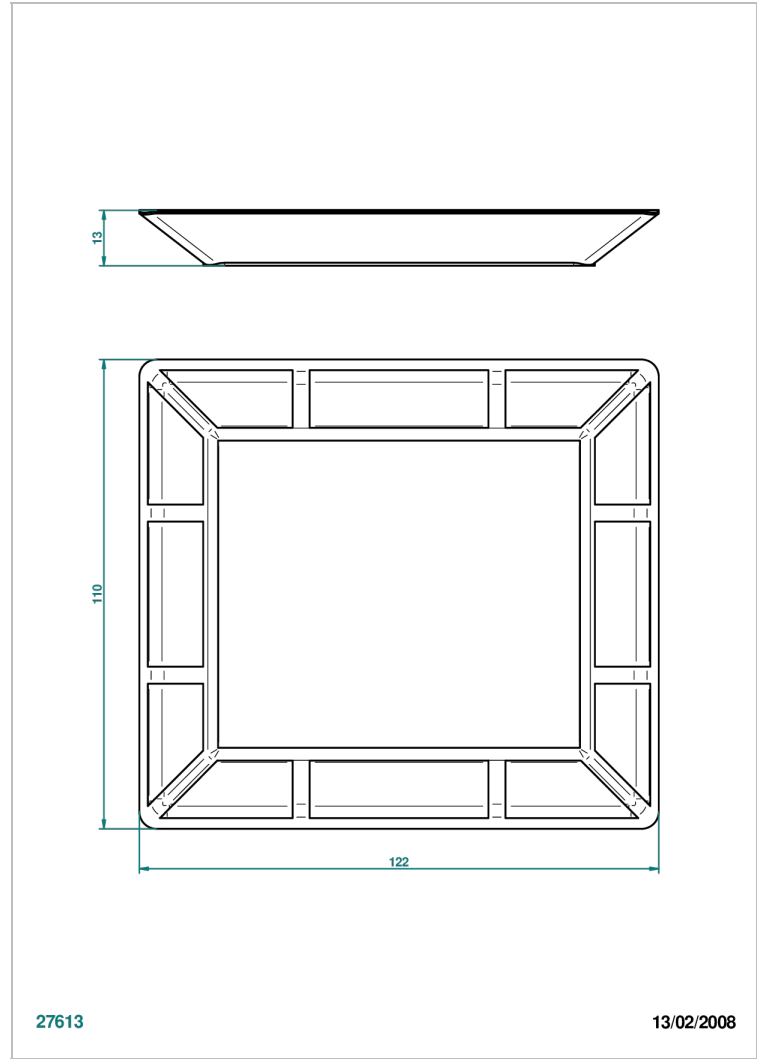

ITHAQUE GOLD DECOR

A7A-4612

Porcelain tray, small size, 122 x 110 mm

THG[®]
PARIS

27613

13/02/2008

CHARACTERISTIC

- Ithaque Gold decor
- Porcelain tray, small size, 122 x 110 mm