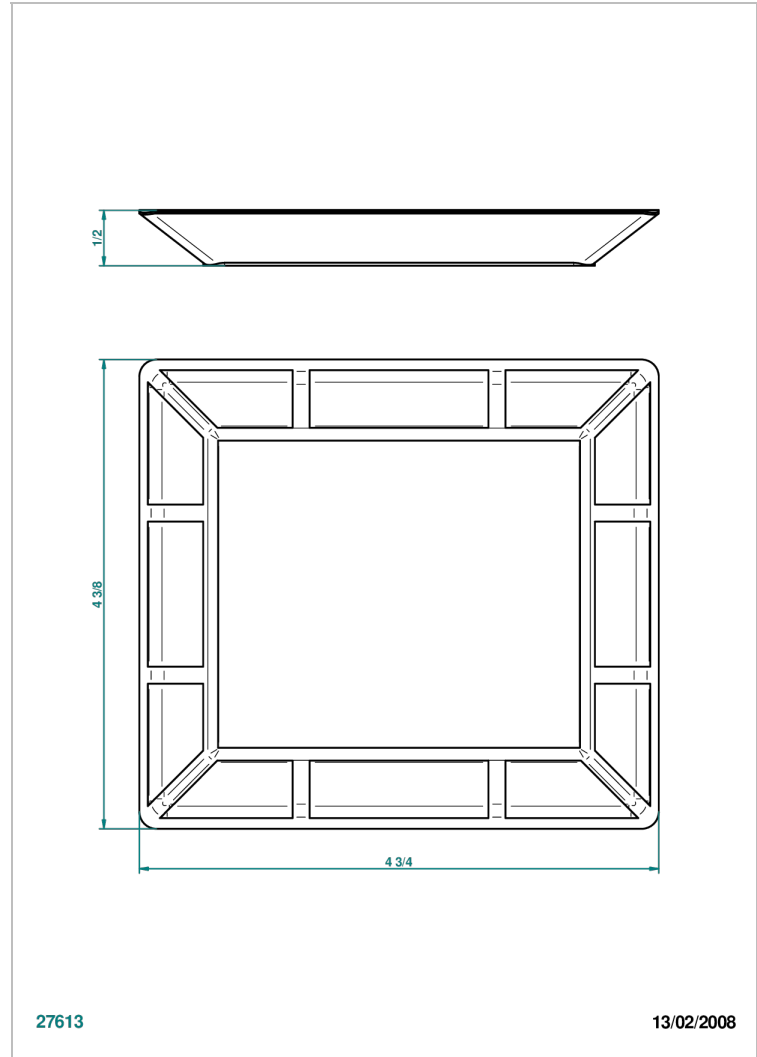

ITHAQUE GOLD DECOR

A7A-4612

Porcelain tray, small size, 122 x 110 mm

THG[®]
PARIS

27613

13/02/2008

CHARACTERISTIC

- Ithaque Gold decor
- Porcelain tray, small size, 122 x 110 mm