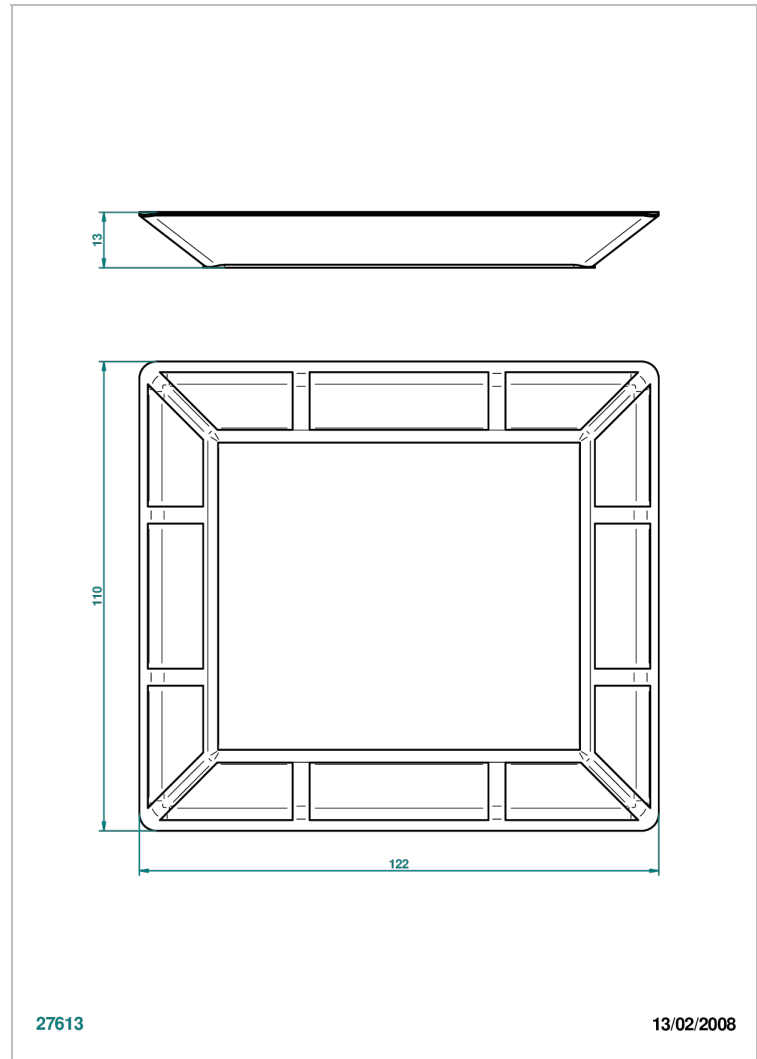

ITHAQUE GOLD DECOR

A7A-4612

Porcelain tray, small size, 122 x 110 mm

THG[®]
PARIS

27613

13/02/2008

CHARACTERISTIC

- Ithaque Gold decor
- Porcelain tray, small size, 122 x 110 mm