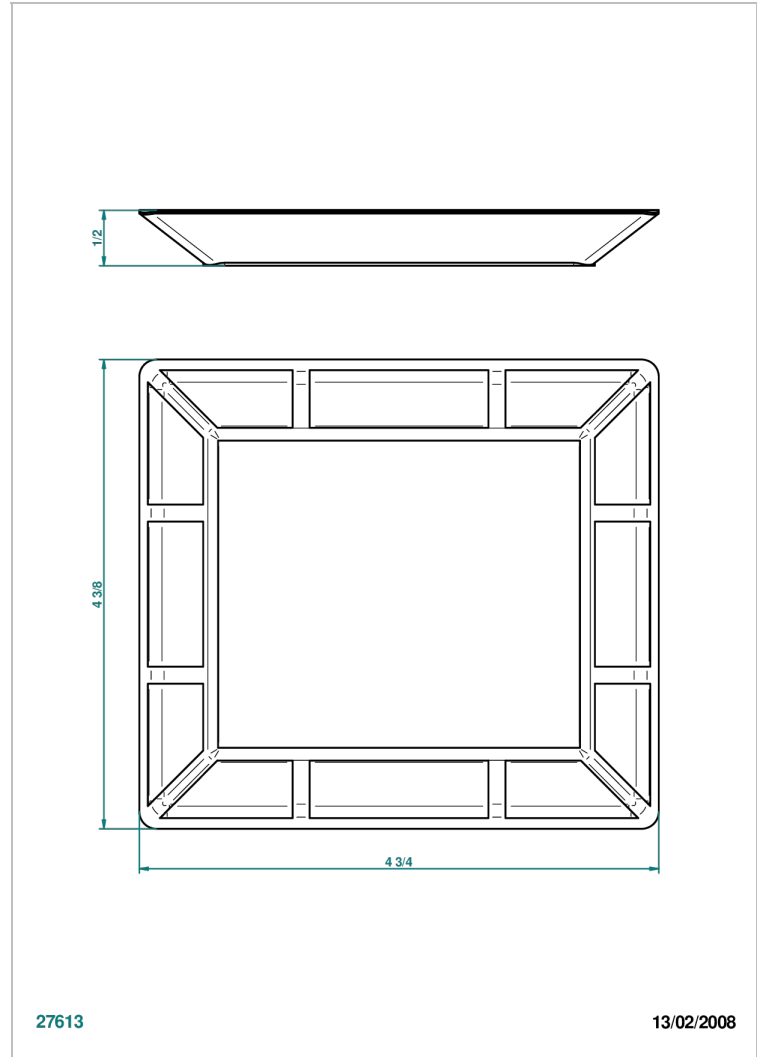

# ITHAQUE GOLD DECOR

A7A-4612

Porcelain tray, small size, 122 x 110 mm

THG<sup>®</sup>  
PARIS

## CHARACTERISTIC

- Ithaque Gold decor
- Porcelain tray, small size, 122 x 110 mm