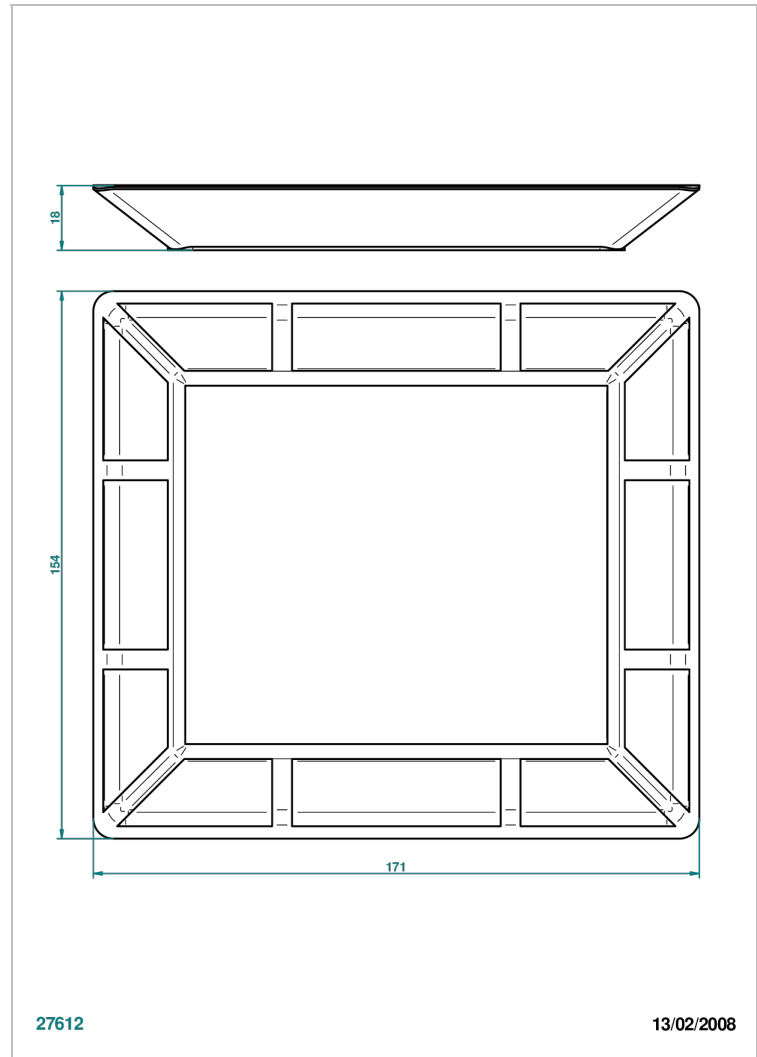

ITHAQUE GOLD DECOR

A7A-4613

Porcelain tray midieum size 6 3/4" x 6"

THG[®]
PARIS

CHARACTERISTIC

- Ithaque Gold decor
- Porcelain tray midieum size 6 3/4" x 6"

AVAILABLE FINITIONS

Black ceram - D30
Blush PVD - H62
Brass color PVD - H49
Brown bronze color PVD - F33
Chrome polished - A02
Chrome polished / gold polished - G02