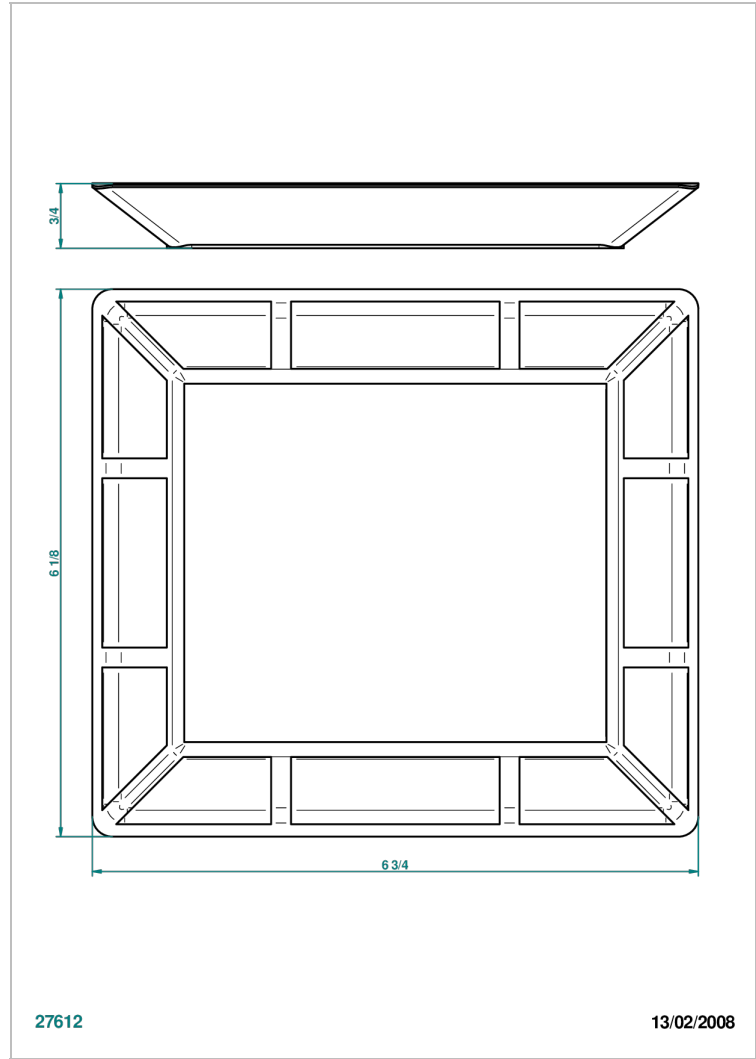

ITHAQUE GOLD DECOR

A7A-4613

Porcelain tray midieum size 6 3/4" x 6"

THG[®]
PARIS

27612

13/02/2008

CHARACTERISTIC

- Ithaque Gold decor
- Porcelain tray midieum size 6 3/4" x 6"