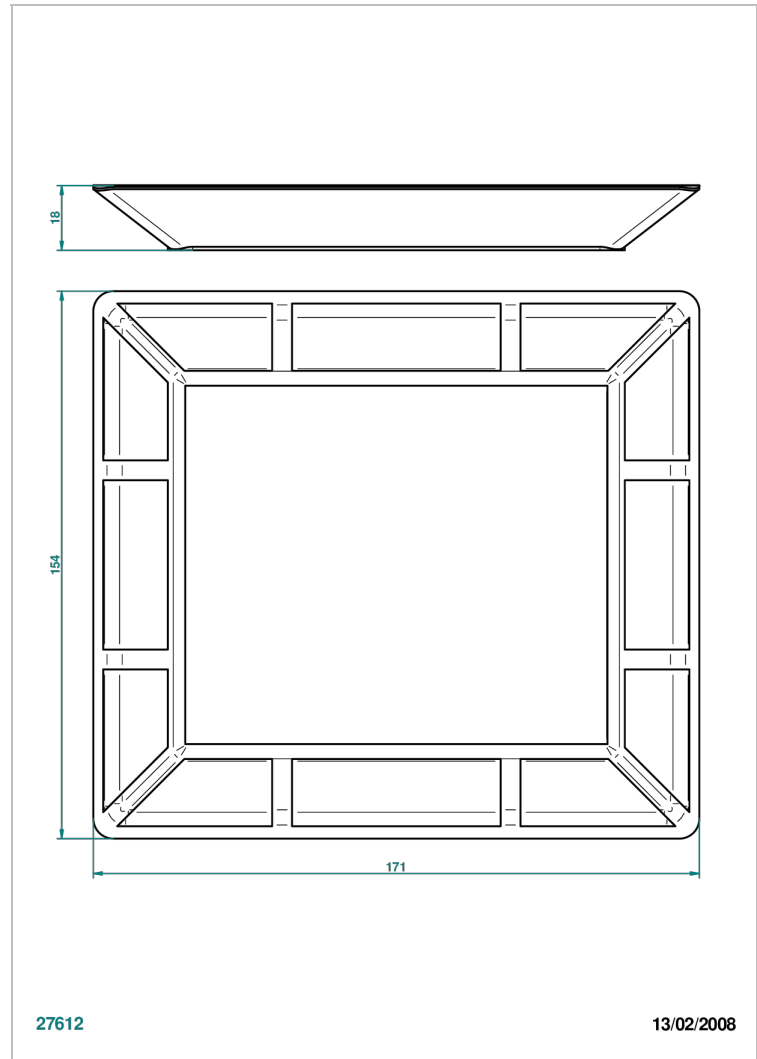

ITHAQUE GOLD DECOR

A7A-4613

Porcelain tray, middle size, 171 x 154 mm

THG[®]
PARIS

CHARACTERISTIC

- Ithaque Gold decor
- Porcelain tray, middle size, 171 x 154 mm

AVAILABLE FINITIONS

Antique nickel - H28
Black ceram - D30
Blush PVD - H62
Brass color PVD - H49
Brown bronze color PVD - F33
Gold color PVD - H52