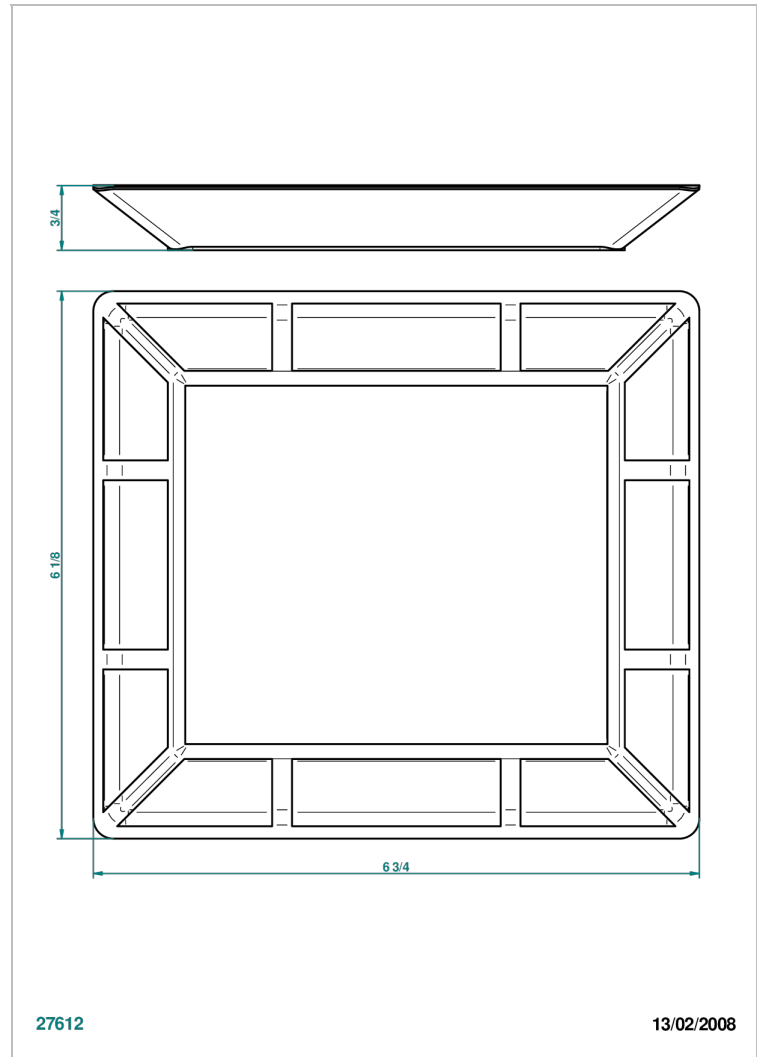

# ITHAQUE GOLD DECOR

A7A-4613

Porcelain tray, middle size, 171 x 154 mm

27612

13/02/2008

## CHARACTERISTIC

- Ithaque Gold decor
- Porcelain tray, middle size, 171 x 154 mm