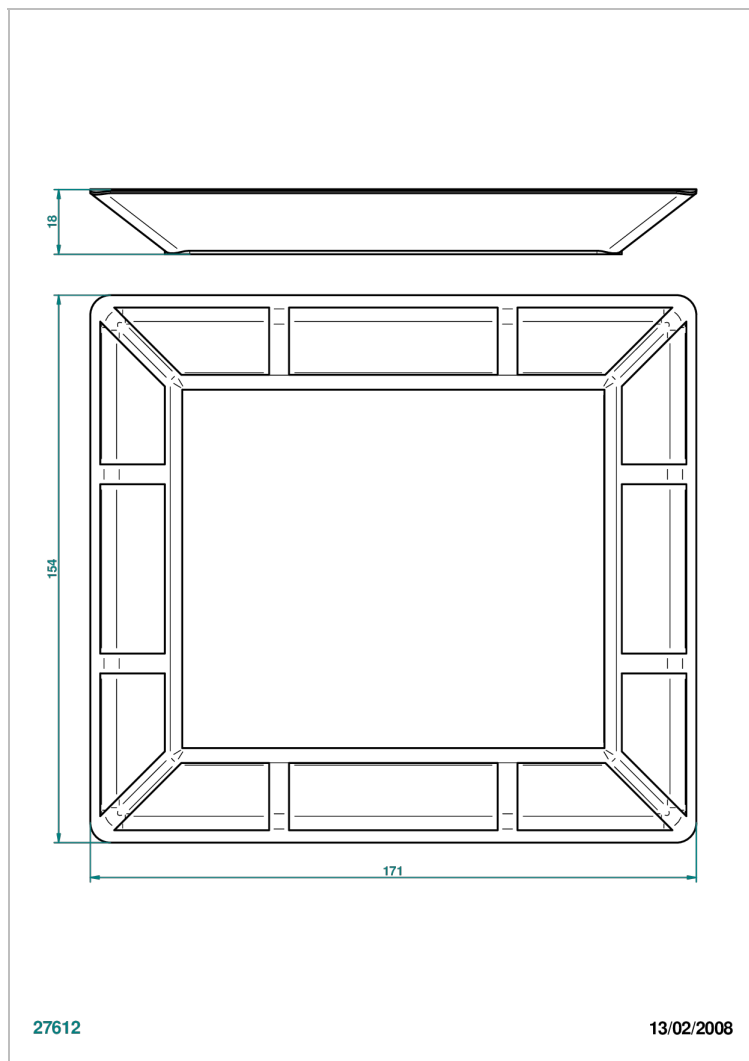

A7A-4613

Porcelain tray, middle size, 171 x 154 mm

27612

13/02/2008

CHARACTERISTIC

- Ithaque Gold decor
- Porcelain tray, middle size, 171 x 154 mm

AVAILABLE FINITIONS

Antique nickel - H28
 Black ceram - D30
 Blush PVD - H62
 Brass color PVD - H49
 Brown bronze color PVD - F33
 Gold color PVD - H52