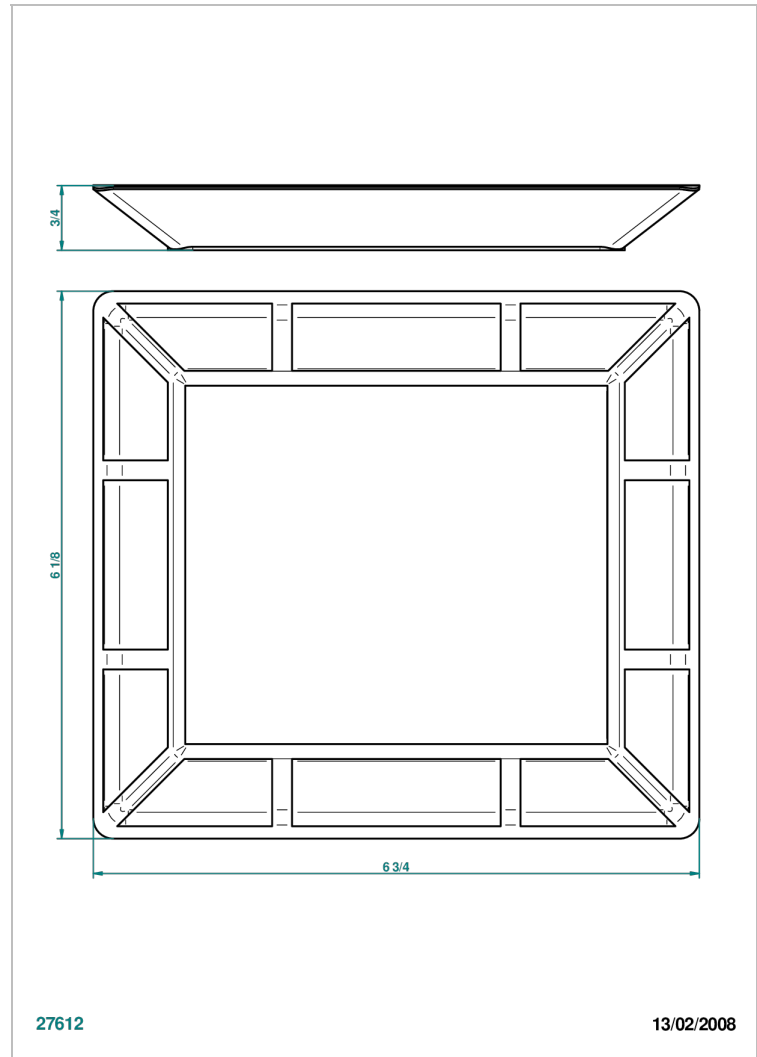

# ITHAQUE GOLD DECOR

A7A-4613

Porcelain tray, middle size, 171 x 154 mm

THG<sup>®</sup>  
PARIS

## CHARACTERISTIC

- Ithaque Gold decor
- Porcelain tray, middle size, 171 x 154 mm