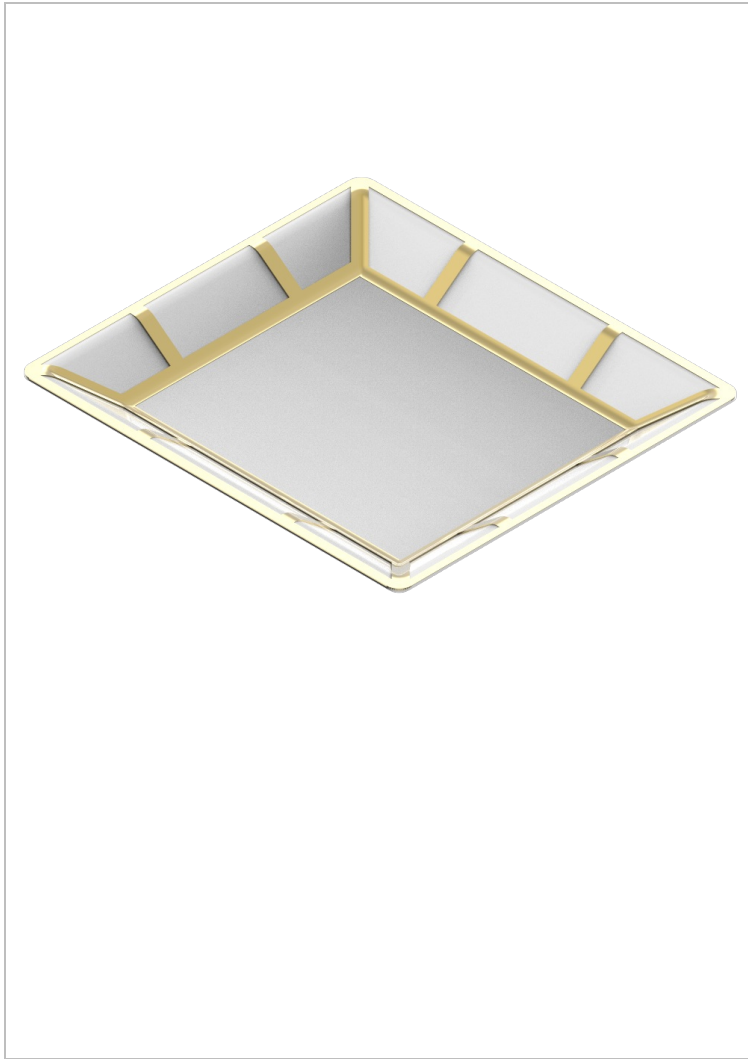

# ITHAQUE GOLD DECOR

A7A-4614

Porcelain tray large size 8 3/4" x 8"

THG<sup>®</sup>  
PARIS

27611

13/02/2008

## CHARACTERISTIC

- Ithaque Gold decor
- Porcelain tray large size 8 3/4" x 8"

## AVAILABLE FINITIONS

Black ceram - D30  
Blush PVD - H62  
Brass color PVD - H49  
Brown bronze color PVD - F33  
Chrome polished - A02  
Chrome polished / gold polished - G02

Copper antique matt, coated - H07  
Gold color PVD - H52  
Gold mat - F07  
Gold polished - F01  
Graphite PVD - H64  
Light coated bronze - D01

Matt Umber PVD - H67  
Matt blush PVD - H60  
Matt brass color PVD - H50  
Matt brown bronze color PVD - F34  
Matt chrome (American satin) - C02  
Matt gold color PVD - H53

Matt graphite PVD - H65  
Matt nickel (American satin) - C01  
Matt nickel color PVD - H56  
Nickel antique / Sovereign - H28  
Nickel color PVD - H55  
Nickel polished - B01