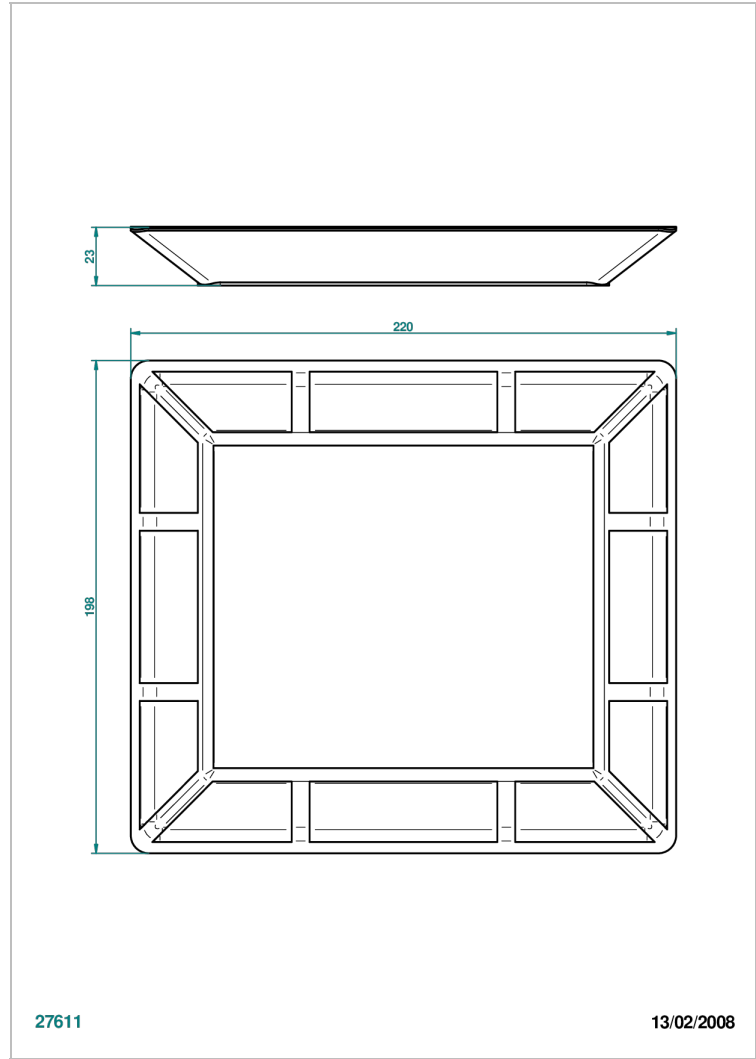

# ITHAQUE GOLD DECOR

A7A-4614

Porcelain tray large size 8 3/4" x 8"

THG<sup>®</sup>  
PARIS

27611

13/02/2008

## CHARACTERISTIC

- Ithaque Gold decor
- Porcelain tray large size 8 3/4" x 8"