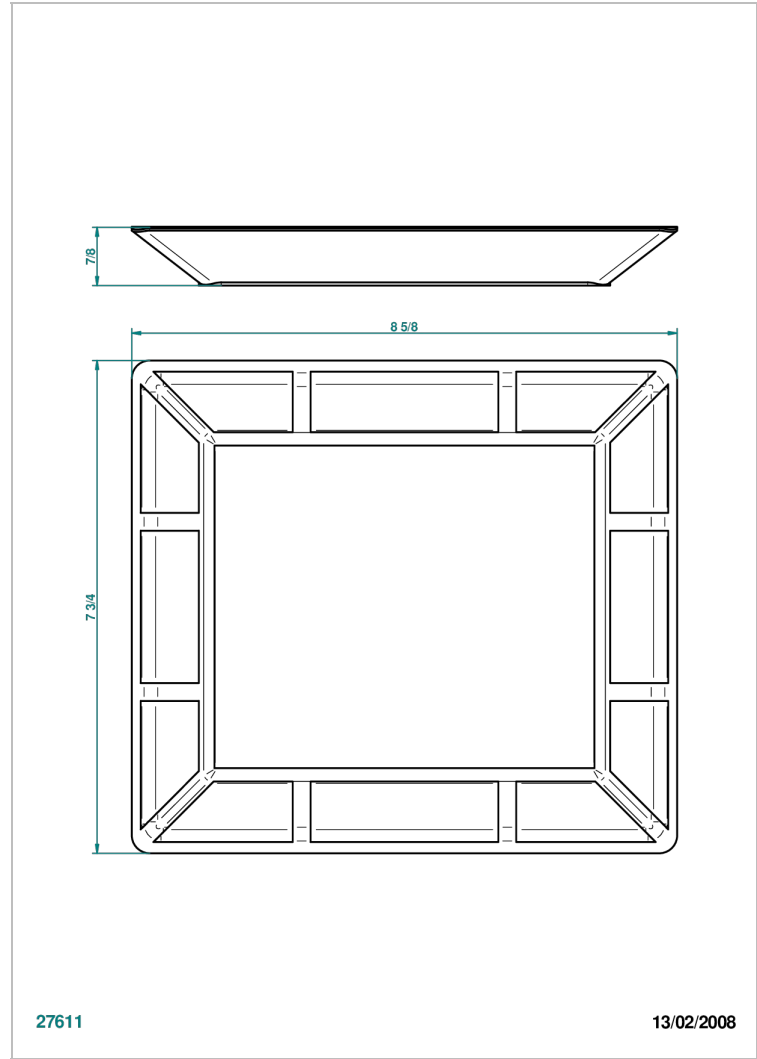

# ITHAQUE GOLD DECOR

A7A-4614

Porcelain tray large size 8 3/4" x 8"

THG<sup>®</sup>  
PARIS

27611

13/02/2008

## CHARACTERISTIC

- Ithaque Gold decor
- Porcelain tray large size 8 3/4" x 8"