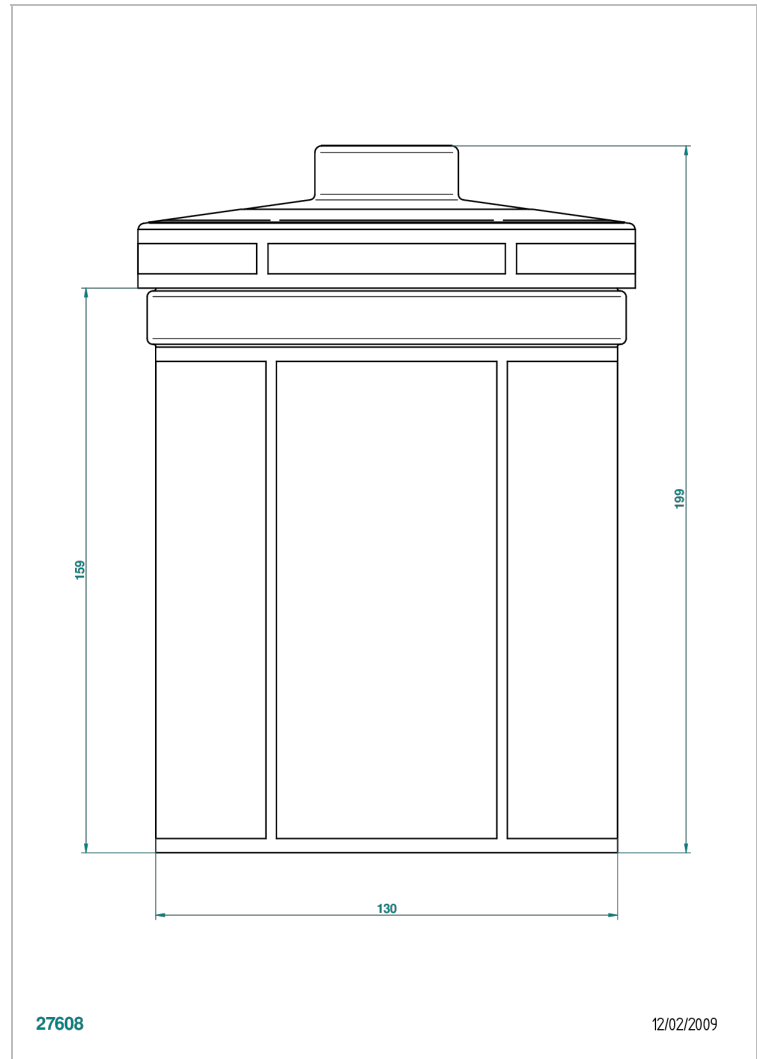

ITHAQUE GOLD DECOR

A7A-4611

Porcelain jar with cover height 8" 5" diameter

THG[®]
PARIS

CHARACTERISTIC

- Ithaque Gold decor
- Porcelain jar with cover height 8" 5" diameter

AVAILABLE FINITIONS

Black ceram - D30
Blush PVD - H62
Brass color PVD - H49
Brown bronze color PVD - F33
Chrome polished - A02
Chrome polished / gold polished - G02